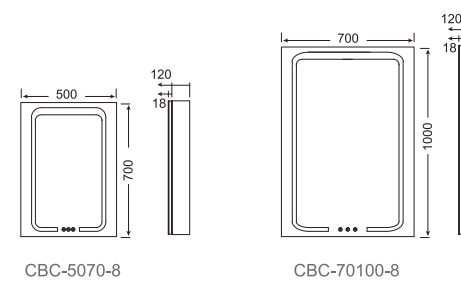

SMART MIRROR CABINETS

Cora — CBC series

SPECIFICATIONS

- Dimmer & colour adjusting
- Aluminum body
- 3 adjustable toughened glass shelves
- Shaver socket
- Soft close hinge
- Heating pad
- Illuminated 5X magnifying mirror
- USB charging socket(optional)

SMART MIRROR CABINETS

Cora — CBC series

SPECIFICATIONS

- Multifunctional medicine cabinet
- Fully recessed
- Touch switch for on/off
- Aluminum body
- 3 adjustable toughened glass shelves
- Mirror door double sided lighted
- Mirror Internal backing
- Shaver socket
- Soft close hinge
- Heating pad
- 5X magnifying mirror
- USB charging socket

SPECIFICATIONS

- LED digital clock
- Aluminum body
- 3 adjustable toughened glass shelves
- Shaver socket
- Soft close hinge
- Heating pad
- USB charging socket(optional)

SPECIFICATIONS

- Multifunctional medicine cabinet
- Fully recessed
- Colour adjusting & dimmer touch switches
- Aluminum body
- 3 adjustable toughened glass shelves
- Mirror door double sided lighted
- Mirror Internal backing
- Shaver socket
- Soft close hinge
- Heating pad
- 5X magnifying mirror
- USB charging socket