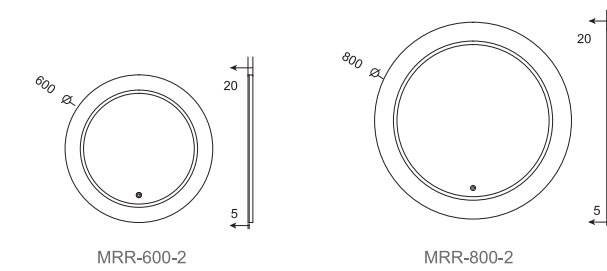

LEDs

SPECIFICATIONS

Diffused lighted mirror
Ultra slim
On/off touch sensor switch (optional)
Light colour adjusting touch switch & Dimmable(optional)
Heating pad (optional)

Touch switch

Diffused lighted

LED MIRROR WITH CLOCK
CRYSTAL • MRC SERIES