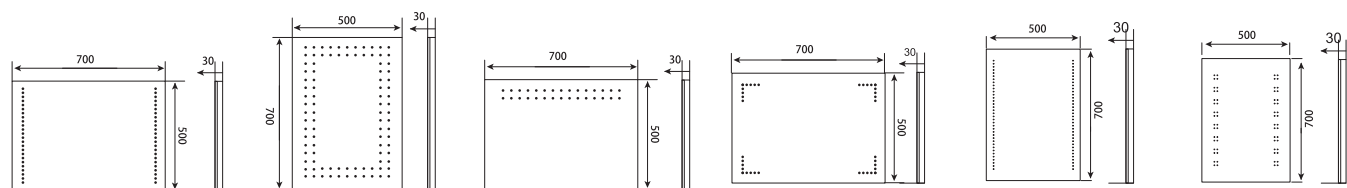

ILLUMINATED MIRRORS

Arvin — MRA series

SPECIFICATIONS

LED dot lighted
Ultra slim
On/off Infra red sensor switch (optional)
Heating pad (optional)

MRE-7050-3

MRE-5070-4

MRE-7050-5

MRE-7050-6

MRE-5070-1

MRE-5070-2

SPECIFICATIONS

Illuminated 5X magnifying mirror
Ultra slim
On/off Infra red sensor switch (optional)
Heating pad (optional)