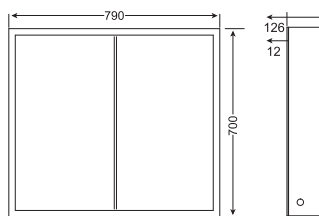

CBA-5070-1

Opening

Sensor switch

SPECIFICATIONS		
Double sided mirror door	Aluminum body	3 adjustable toughened glass shelves
Shaver socket	Soft close hinge	On/off Infra red sensor switch
Nano acrylic strip lighted	Heating pad (optional)	USB charging socket(optional)
Light colour adjusting sensor switch & Dimmable(optional)		