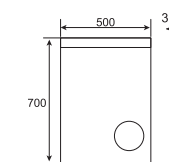

MRD-5070-5