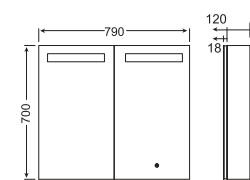

SPECIFICATIONS

- Bluetooth audio system
- Stereo speakers
- Touch switch for on/off
- Aluminum body
- 3 adjustable toughened glass shelves
- Mirror door double sided lighted
- Mirror Internal backing
- Shaver socket
- Soft close hinge
- Heating pad
- USB charging socket (optional)

CBC-7970-8