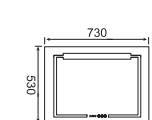

MRC-7353-14