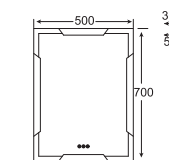

MRY-5070-12