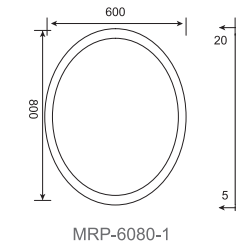

CBC-7960-2

USB port

Door handle

METAL FRAMED PLAIN MIRRORS
PATIA • MRP SERIES

METAL FRAMED PLAIN MIRRORS

Patia — MRP series

SPECIFICATIONS

Metal framed plain mirror
Beveled edge
5mm copper free mirror