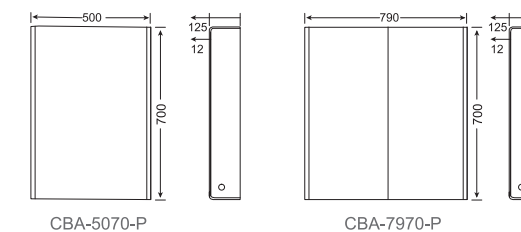

CBA-5070-P

CBA-7970-P

SPECIFICATIONS

- Double sided mirror door
- Aluminum body
- 3 adjustable toughened glass shelves
- Shaver socket
- Soft close hinge
- On/off Infra red sensor switch
- Light colour adjusting sensor switch & Dimmable(optional)
- Nano acrylic strip lighted
- Heating pad (optional)
- USB charging socket(optional)