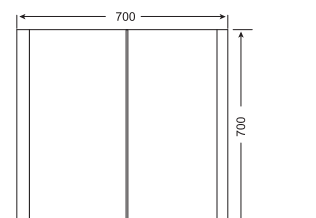

CBA-8270-B

Shaver socket

Sensor switch

SPECIFICATIONS		
Double sided mirror door	Aluminum body	3 adjustable toughened glass shelves
Shaver socket	Soft close hinge	On/off Infra red sensor switch
Diffused lighted through PC material		USB charging socket(optional)
Heating pad (optional)	Light colour adjusting sensor switch & Dimmable(optional)	