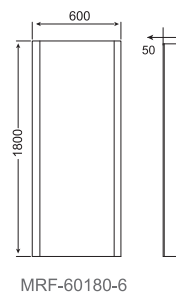

SPECIFICATIONS

- Designed for dressing
- LED through acrylic strip lighted
- On/off touch sensor switch (optional)
- Light colour adjusting touch switch(optional)
- Illuminated 5X magnifying mirror(optional)
- Heating pad (optional)

Diffused lighted