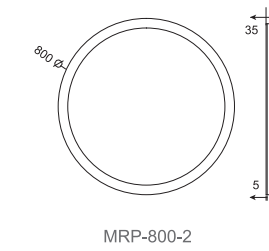

CBC-7960-2

USB port

Door handle

METAL FRAMED PLAIN MIRRORS
PATIA • MRP SERIES

METAL FRAMED PLAIN MIRRORS

Patia — MRP series

SPECIFICATIONS

Metal framed plain mirror
Beveled edge
5mm copper free mirror