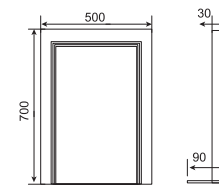

Acrylic Shelf

MRD-5070-19