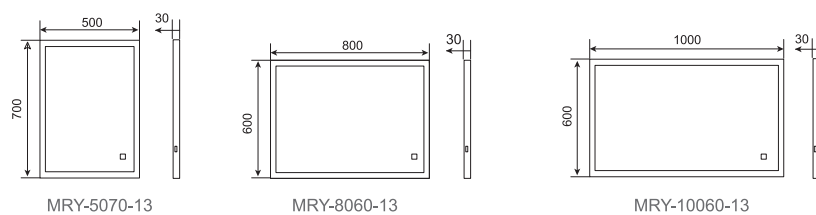

MRD-6060-15

SPECIFICATIONS

- Diffused lighted mirror
- Ultra slim
- Shaver socket
- Ultra slim
- On/off touch sensor switch (optional)
- Heating pad (optional)

Diffused lighted

Shaver Socket

SPECIFICATIONS