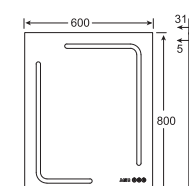

MRC-8060-4

LED MIRROR WITH CLOCK

Crystal — MRC series

SPECIFICATIONS

- Edge & back lighted
- On/off touch sensor switch
- LED digital clock
- Heating pad (optional)
- Ultra slim

MRC-5373-2

MRC-6080-2

MRC-5373-3