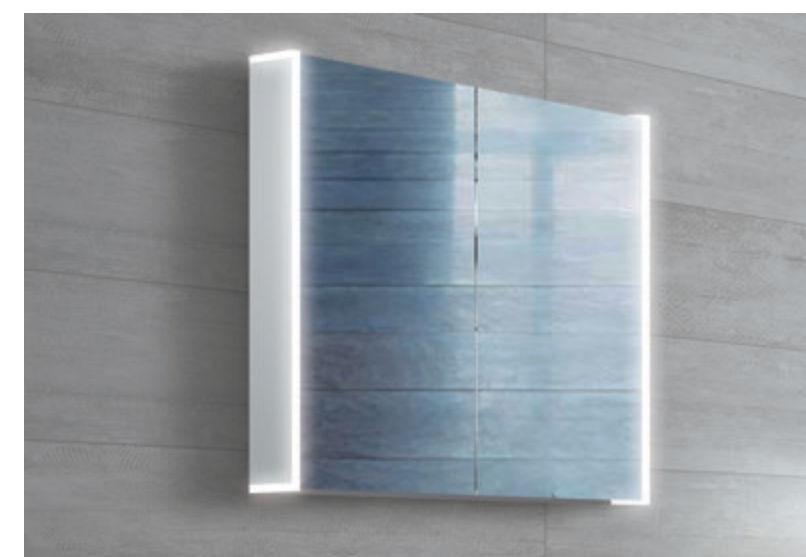

SPECIFICATIONS

- Double sided mirror door
- Aluminum body
- 3 adjustable toughened glass shelves
- Shaver socket
- Soft close hinge
- On/off Infra red sensor switch
- Light colour adjusting sensor switch & Dimmable(optional)
- Nano acrylic strip lighted
- Heating pad (optional)
- USB charging socket(optional)