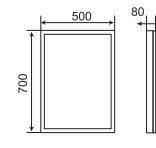

Acrylic Shelf