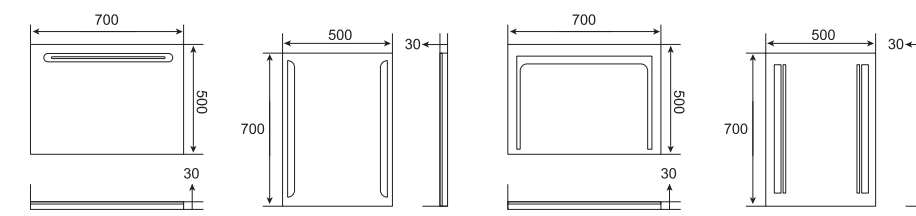

MRS-7050-4

MRS-5070-5

MRS-7050-6

MRS-5070-7

SPECIFICATIONS

LED bar lighted
Shaver socket
Ultra slim
On/off Infra red sensor switch (optional)
Heating pad (optional)

SPECIFICATIONS

Fully covered steel backboard
Ultra slim
On/off touch sensor switch (optional)
Heating pad (optional)

SPECIFICATIONS

Beveled edge mirror
Ultra slim
On/off Infra red sensor switch (optional)
Heating pad (optional)