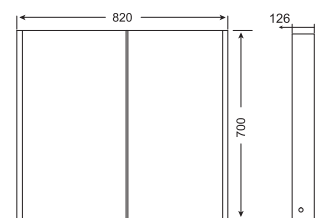

CBF-7975

Bottom lighted

Shaver socket

SPECIFICATIONS		
Double sided mirror door	Aluminum body	3 adjustable toughened glass shelves
Shaver socket	Soft close hinge	On/off Infra red sensor switch
Full sided acrylic lighted	Heating pad (optional)	USB charging socket(optional)
Light colour adjusting sensor switch & Dimmable(optional)		