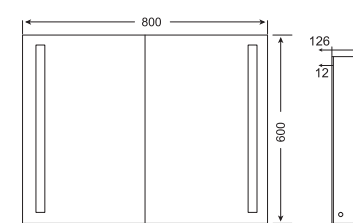

CBH-8070-2

Shaver socket

Soft close hinge

SPECIFICATIONS

Double sided mirror door	Aluminum body	3 adjustable toughened glass shelves
Shaver socket	Soft close hinge	On/off Infra red sensor switch
LEDs through frosted area lighted	Heating pad	USB charging socket(optional)
Light colour adjusting sensor switch & Dimmable(optional)		