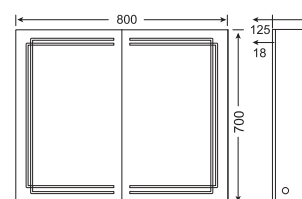

SPECIFICATIONS

Double sided mirror door	Aluminum body	3 adjustable toughened glass shelves
Shaver socket	Soft close hinge	On/off Infra red sensor switch
LEDs through frosted area lighted	Heating pad	USB charging socket(optional)
Light colour adjusting sensor switch & Dimmable(optional)		

CBH-8070-1