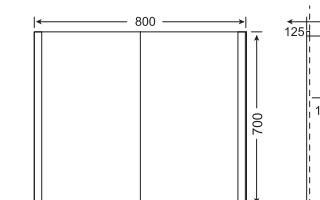

ILLUMINATED MIRROR CABINETS

Alice — CBA series

SPECIFICATIONS

Double sided mirror door	Aluminum body	3 adjustable toughened glass shelves
Shaver socket	Soft close hinge	On/off Infra red sensor switch
LEDs through frosted area lighted	Heating pad	USB charging socket(optional)
Light colour adjusting sensor switch & Dimmable(optional)		

SPECIFICATIONS

Double sided mirror door	Aluminum body	3 adjustable toughened glass shelves
Shaver socket	Soft close hinge	On/off Infra red sensor switch
LEDs through frosted area lighted	Heating pad	USB charging socket(optional)
Light colour adjusting sensor switch & Dimmable(optional)		

SPECIFICATIONS

Double sided mirror door	Aluminum body	3 adjustable toughened glass shelves
Shaver socket	Soft close hinge	On/off Infra red sensor switch
LEDs through frosted area lighted	Heating pad	USB charging socket(optional)
Light colour adjusting sensor switch & Dimmable(optional)		

ILLUMINATED MIRROR CABINETS

Alice — CBA series

SPECIFICATIONS

- Fully Recessed
- Aluminum body
- 3 adjustable toughened glass shelves
- Shaver socket
- Soft close hinge
- On/off Infra red sensor switch
- Light colour adjusting sensor switch & Dimmable(optional)
- Nano acrylic strip lighted
- Heating pad (optional)
- USB charging socket(optional)

CBE-8070

SPECIFICATIONS

- Fully Recessed
- Aluminum body
- 3 adjustable toughened glass shelves
- Shaver socket
- Soft close hinge
- On/off Infra red sensor switch
- Light colour adjusting sensor switch & Dimmable(optional)
- Nano acrylic strip lighted
- Heating pad (optional)
- USB charging socket(optional)