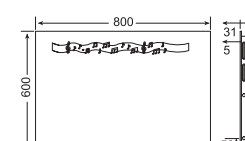

MUSIC-8060-1