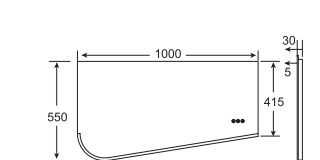

MRY-10055-4

LED MIRROR WITH LIGHT ADJUSTING

Yedda— MRY series

SPECIFICATIONS

- Diffused lighted mirror
- Ultra slim
- On/off touch sensor switch
- Light colour adjusting touch switch & Dimmable
- Heating pad (optional)