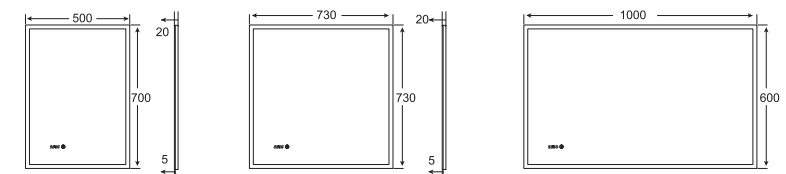

LED MIRROR WITH CLOCK

Crystal — MRC series

SPECIFICATIONS

- Edge & back lighted
- LED digital clock
- Ultra slim
- On/off infra red sensor switch
- Heating pad (optional)

Digital Clock

Sensor switch

MRC-5070-8