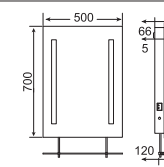

Magnifying mirror

SMART MIRRORS MARVIN • MRM SERIES

SMART MIRRORS

Marvin — MRM series

SPECIFICATIONS

Toughened glass shelf
Bluetooth audio system

Shaver socket
Stereo speakers

Infra-red sensor switch
Heating pad (optional)