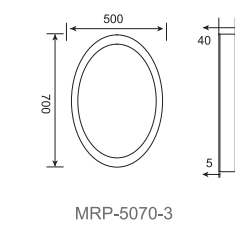

CBC-7960-2

USB port

Door handle

METAL FRAMED PLAIN MIRRORS
PATIA • MRP SERIES

METAL FRAMED PLAIN MIRRORS

Patia — MRP series

SPECIFICATIONS

Metal framed plain mirror
Beveled edge
5mm copper free mirror