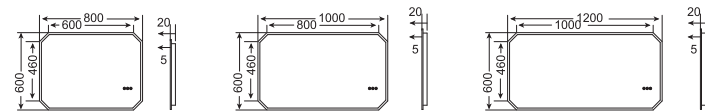

MRY-8060-8

MRY-10060-8

MRY-12060-8