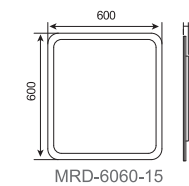

MRD-6060-15