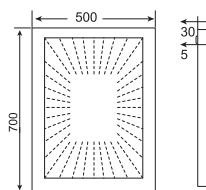

Off status

Sensor switch

MRI-5070-1

MRI-8060-1

SPECIFICATIONS

- Infinity mirror
- Infra-red sensor switch
- RGB LEDs
- H+V mounted

RGB change

Sensor switch