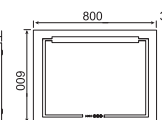

MRC-8060-14