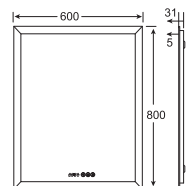

MRC-8060-4

LED MIRROR WITH CLOCK

Crystal — MRC series

SPECIFICATIONS

- Edge & back lighted
- On/off touch sensor switch
- LED digital clock
- Heating pad (optional)
- Ultra slim

MRC-5373-2

MRC-6080-2

MRC-5373-3