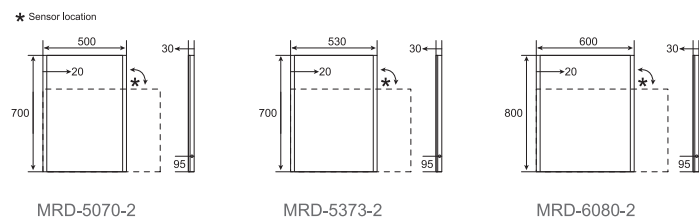

ACRYLIC LIGHTING MIRRORS

Dana — MRD series

SPECIFICATIONS

- Acrylic strip top lighted
- Ultra slim
- On/off Infra red sensor switch (optional)
- Light colour adjusting sensor switch(optional)
- Heating pad (optional)

ACRYLIC LIGHTING MIRRORS

Dana — MRD series

SPECIFICATIONS

- LED ambient lighted
- Ultra slim
- On/off Infra red sensor switch (optional)
- Light colour adjusting sensor switch(optional)
- Heating pad (optional)

SPECIFICATIONS

- LED through acrylic strip lighted
- Ultra slim
- On/off touch sensor switch (optional)
- Light colour adjusting touch switch(optional)
- Heating pad (optional)

SPECIFICATIONS

- Diffused lighted mirror
- Ultra slim
- On/off touch sensor switch (optional)
- Light colour adjusting touch switch & Dimmable(optional)
- Heating pad (optional)