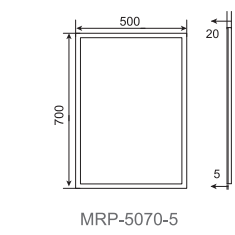

CBC-7960-2

USB port

Door handle

METAL FRAMED PLAIN MIRRORS
PATIA • MRP SERIES

METAL FRAMED PLAIN MIRRORS

Patia — MRP series

SPECIFICATIONS

Metal framed plain mirror
Beveled edge
5mm copper free mirror