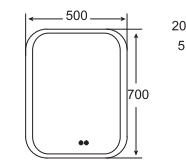

MRC-8060-1

MRC-10060-1

LED MIRROR WITH LIGHT ADJUSTING YEDDA • MRY SERIES

LED MIRROR WITH LIGHT ADJUSTING

Yedda— MRY series

SPECIFICATIONS

- Diffused lighted mirror
- Ultra slim
- On/off touch sensor switch
- Light colour adjusting touch switch & Dimmable
- Heating pad (optional)