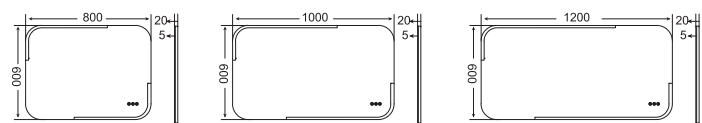

MRY-10060-1

MRY-12060-1

MRY-8060-1