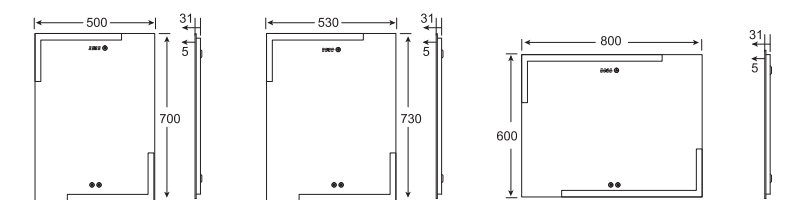

MRC-5070-4

MRC-5373-4

MRC-8060-4