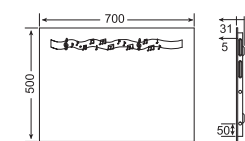

MRS-5070-1-M

MRS-6080-1-M

Glass Shelf

Bluetooth Audio

SPECIFICATIONS

Ultra Slim
Stereo speakers

Infra-red sensor switch
Heating pad (optional)

Bluetooth audio system