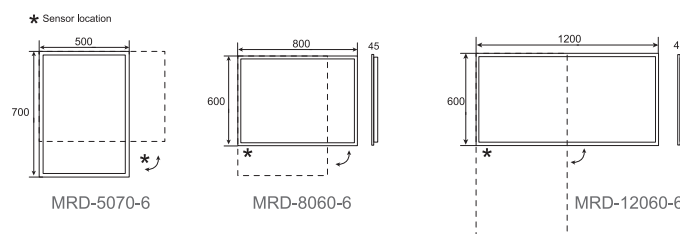

SPECIFICATIONS

- LED through acrylic strip lighted
- Ultra slim
- On/off touch sensor switch (optional)
- Light colour adjusting touch switch(optional)
- Heating pad (optional)