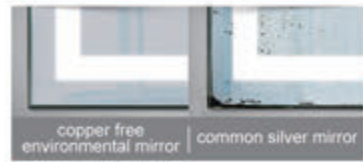

TECHNOLOGIES

Copper - Free environmental mirror

Preventing black edge. MirrorTech utilizes erosion free environmental mirror glass for each model, Preventing "black edge" and improving durability. Beautiful reflection. MirrorTech use eco-friendly crystal clear mirror. high reflective, giving clear and lifelike image MirrorTech Mirror, make you bright up.