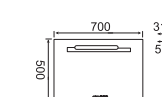

MRC-7050-11