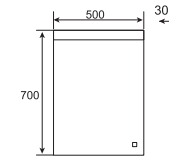

Mirrored side

Touch switch

MRD-5070-4

MRD-8060-4

MRD-10060-4

SPECIFICATIONS

- Edge lighted & back lighted
- Illuminated 5X magnifying mirror
- Ultra slim
- On/off touch sensor switch (optional)
- Light colour adjusting touch switch & Dimmable(optional)
- Heating pad (optional)