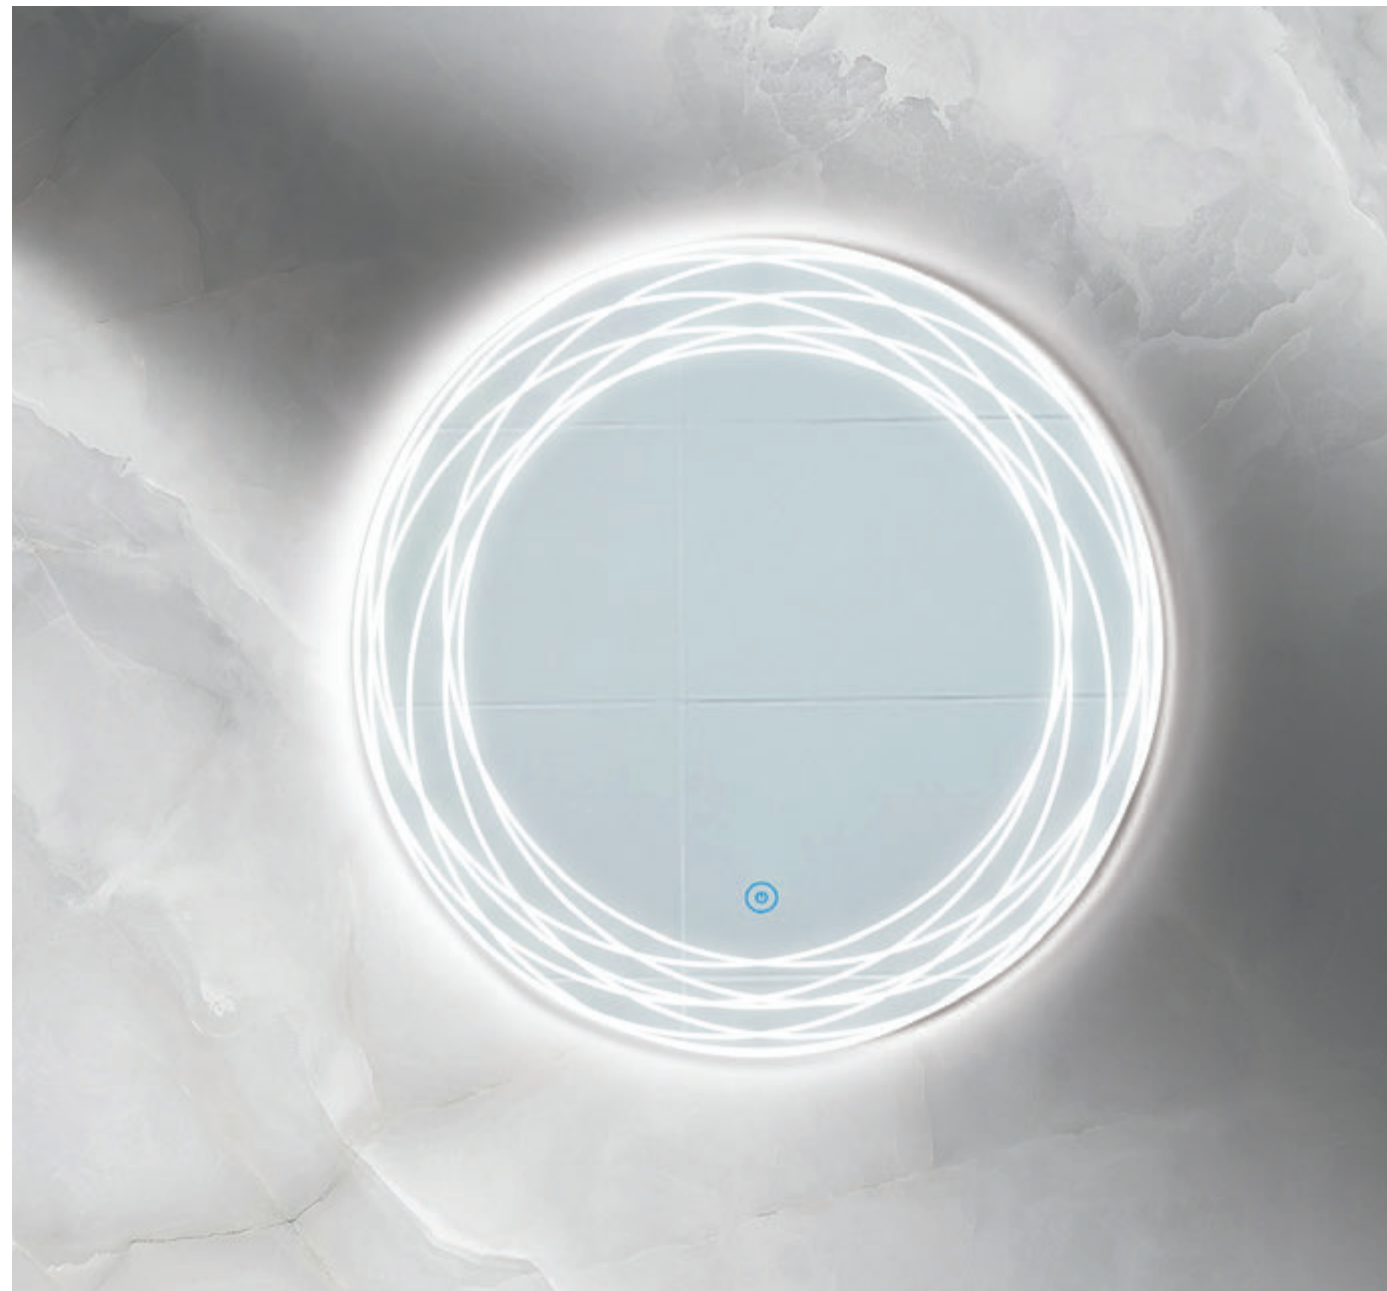

LED ROUNDED LIGHTING MIRRORS

Rosa — MRR series

SPECIFICATIONS

Back lighted oval mirror On/off touch sensor switch (optional)
 Heating pad (optional)

SPECIFICATIONS

LED dot lighted Ultra slim
 On/off Infra red sensor switch (optional) Heating pad (optional)

SPECIFICATIONS

Diffused & back lighted Ultra slim On/off touch sensor switch (optional)
 Light colour adjusting touch switch & Dimmable(optional) Heating pad (optional)

LED ROUNDED LIGHTING MIRRORS

Rosa — MRR series