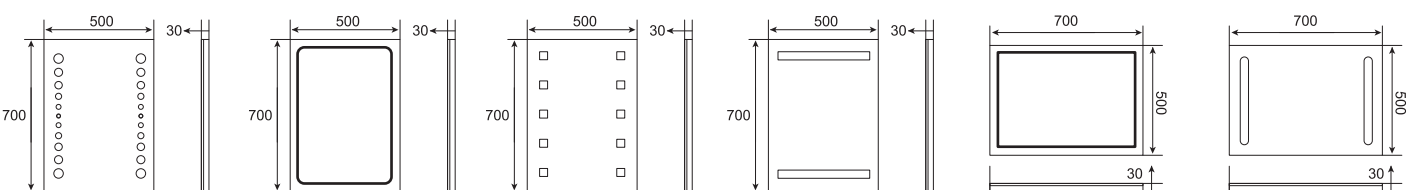

MRA-C

ILLUMINATED MIRRORS

Arvin — MRA series

SPECIFICATIONS

Fully covered steel backboard
Ultra slim
On/off Infra red sensor switch (optional)
Heating pad (optional)

MRA-5070-8 MRA-5070-9 MRA-5070-10 MRA-5070-11 MRA-7050-16 MRA-7050-17