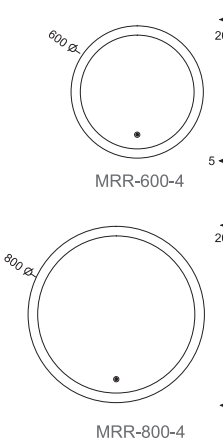

SPECIFICATIONS

Diffused lighted mirror   Ultra slim   On/off touch sensor switch (optional)
Light colour adjusting touch switch & Dimmable(optional)   Heating pad (optional)