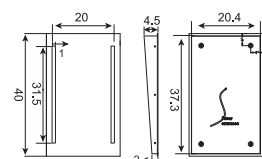

ILLUMINATED MIRRORS

Arvin — MRA series

SPECIFICATIONS

Illuminated 5X magnifying mirror
Ultra slim
On/off Infra red sensor switch (optional)
Heating pad (optional)

SPECIFICATIONS

Fully covered steel backboard
Ultra slim
On/off touch sensor switch (optional)
Heating pad (optional)

SPECIFICATIONS

Designed for disabled people
Adjustable angle of inclination
On/off touch sensor switch (optional)
Heating pad (optional)

MRA-W

SPECIFICATIONS

Bathroom corner mirror
Adjustable angle
On/off touch sensor switch (optional)
Heating pad (optional)

ILLUMINATED MIRRORS

Arvin — MRA series

SPECIFICATIONS

Fully covered steel backboard
Ultra slim
On/off Infra red sensor switch (optional)
Heating pad (optional)