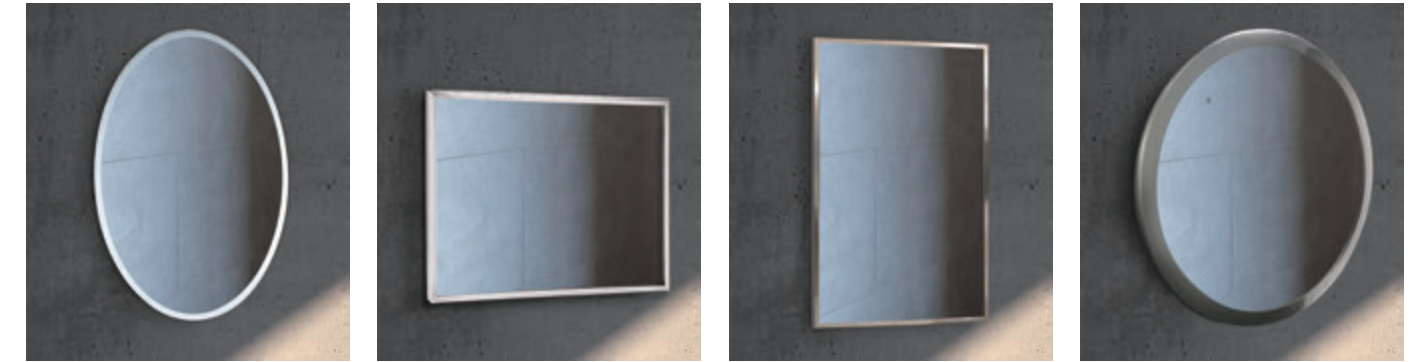

CBC-7960-2

USB port

Door handle

METAL FRAMED PLAIN MIRRORS
PATIA • MRP SERIES

METAL FRAMED PLAIN MIRRORS

Patia — MRP series

SPECIFICATIONS

Metal framed plain mirror
Beveled edge
5mm copper free mirror