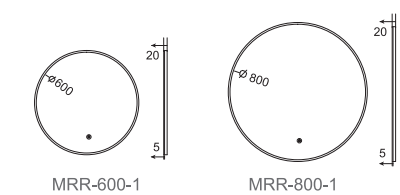

SPECIFICATIONS

Diffused & back lighted   Ultra slim   On/off touch sensor switch (optional)
Light colour adjusting touch switch & Dimmable(optional)   Heating pad (optional)