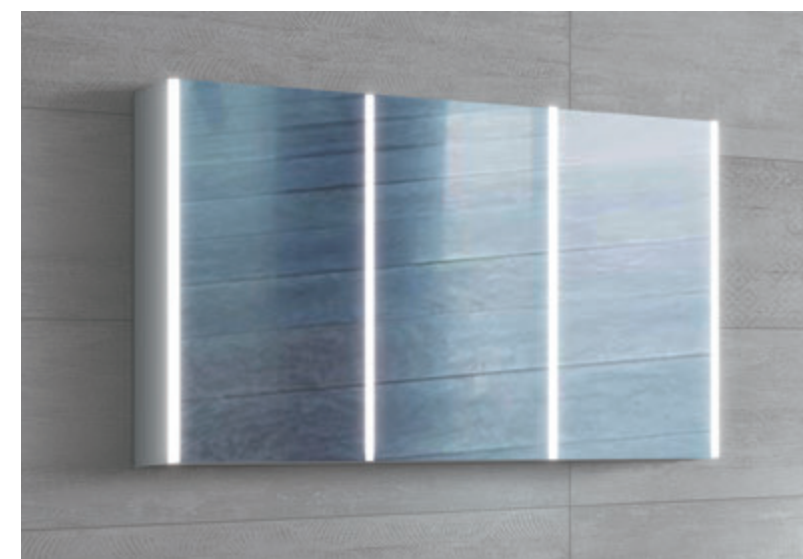

SPECIFICATIONS
Three mirrored doors
Aluminum body
3 adjustable toughened glass shelves
Shaver socket
Soft close hinge
On/off Infra red sensor switch
Light colour adjusting sensor switch & Dimmable(optional)
Nano acrylic strip lighted
Heating pad (optional)
USB charging socket(optional)