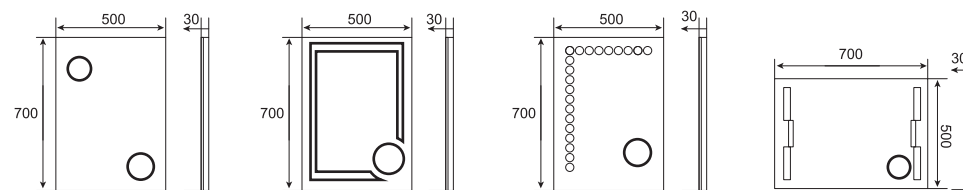

MRT-7050-2

SPECIFICATIONS

Beveled edge mirror
Ultra slim
On/off Infra red sensor switch (optional)
Heating pad (optional)

MRF-5070-3

ILLUMINATED MIRRORS

Arvin — MRA series

MRB-5070-6 MRB-5070-7 MRB-5070-8 MRB-7050-9