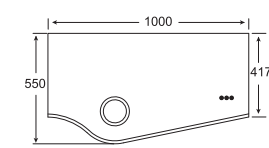

MRY-10055-3