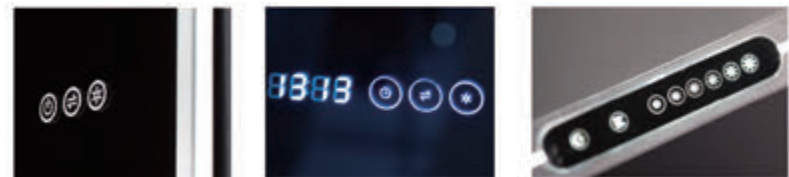

- Colour temperature adjusting
- Dimmer
- Touch sliding switch
- Can be customized