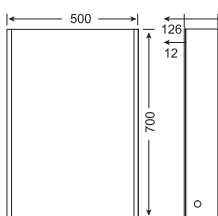

Soft close hinge

Sensor switch

ILLUMINATED MIRROR CABINETS

Alice — CBA series

SPECIFICATIONS		
Double sided mirror door	Aluminum body	3 adjustable toughened glass shelves
Shaver socket	Soft close hinge	On/off Infra red sensor switch
Nano acrylic strip lighted	Heating pad (optional)	USB charging socket(optional)
Light colour adjusting sensor switch & Dimmable(optional)		