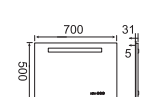

SPECIFICATIONS

- Fully covered steel backboard
- LED digital clock
- Ultra slim
- On/off touch sensor switch
- Heating pad (optional)

MRC-7050-10