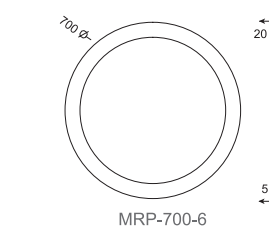

CBC-7960-2

USB port

Door handle

METAL FRAMED PLAIN MIRRORS
PATIA • MRP SERIES

METAL FRAMED PLAIN MIRRORS

Patia — MRP series

SPECIFICATIONS

Metal framed plain mirror
Beveled edge
5mm copper free mirror