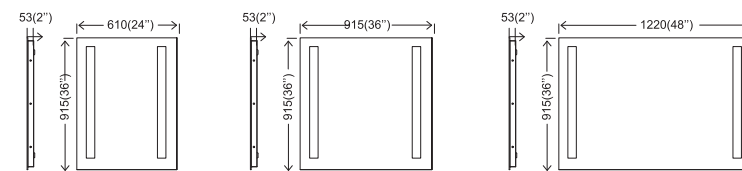

SPECIFICATIONS

- Fully covered steel backboard
- IR sensor switch for on/off(optional)
- Heating pad (optional)

Groove

IP44 rated

MRA-2436-2

MRA-3636-2

MRA-4836-2

SPECIFICATIONS