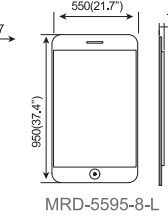

SPECIFICATIONS

- LED through acrylic strip lighted
- Ultra slim-17mm
- On/off touch sensor switch (optional)
- Light colour adjusting touch switch & Dimmable(optional)
- Heating pad (optional)

MRD-5085-8-L