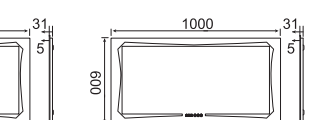

MRC-8060-1

MRC-10060-1

LED MIRROR WITH LIGHT ADJUSTING YEDDA • MRY SERIES

LED MIRROR WITH LIGHT ADJUSTING

Yedda— MRY series

SPECIFICATIONS

- Diffused lighted mirror
- Ultra slim
- On/off touch sensor switch
- Light colour adjusting touch switch & Dimmable
- Heating pad (optional)