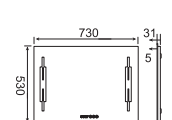

MRC-7353-15