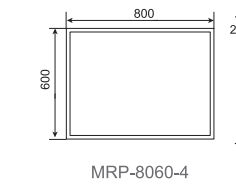

CBC-7960-2

USB port

Door handle

METAL FRAMED PLAIN MIRRORS
PATIA • MRP SERIES

METAL FRAMED PLAIN MIRRORS

Patia — MRP series

SPECIFICATIONS

Metal framed plain mirror
Beveled edge
5mm copper free mirror