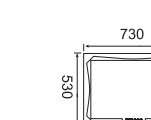

MRC-7353-1