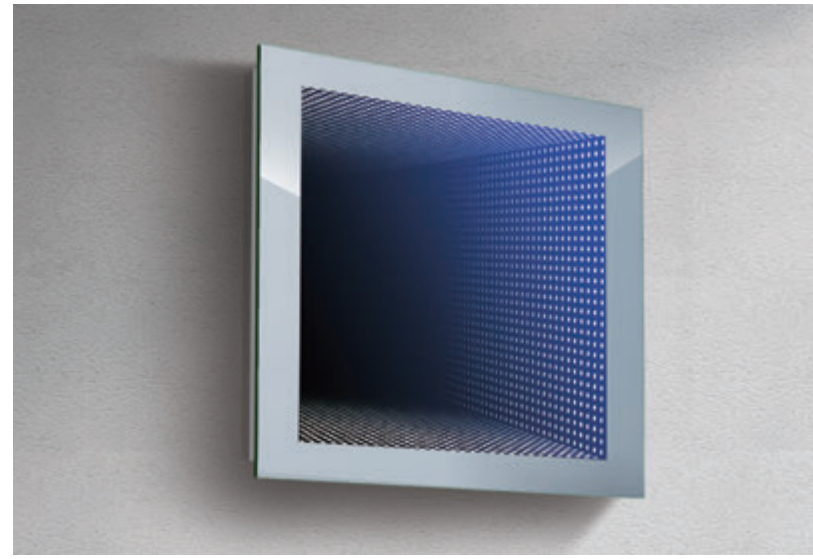

MUSIC-7050-2

MUSIC-8060-2

Frosted pattern

Sensor switch

SMART MIRRORS

Marvin — MRM series

SPECIFICATIONS

- Infinity mirror
- Infra-red sensor switch
- RGB LEDs
- H+V mounted