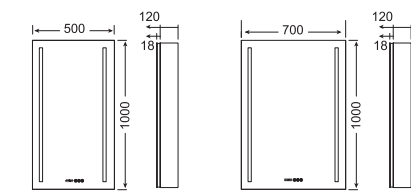

SPECIFICATIONS

- Bluetooth audio system
- Stereo speakers
- LED digital clock & colour adjust & dimmer
- Aluminum body
- 3 adjustable toughened glass shelves
- Mirror door double sided lighted
- Mirror Internal backing
- Shaver socket
- Soft close hinge
- Heating pad
- USB charging socket (optional)

CBC-55100-5

CBC-70100-5