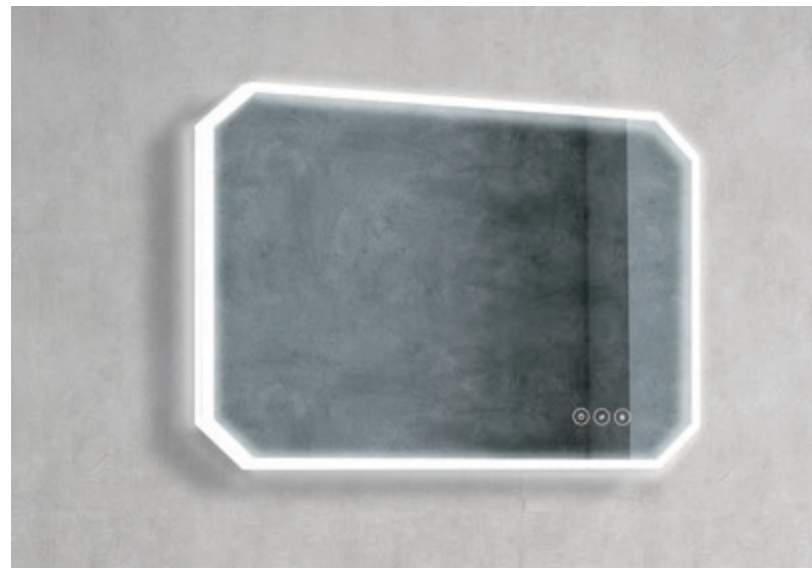

MRC-8060-1

MRC-10060-1

LED MIRROR WITH LIGHT ADJUSTING YEDDA • MRY SERIES

LED MIRROR WITH LIGHT ADJUSTING

Yedda— MRY series

SPECIFICATIONS

- Diffused lighted mirror
- Ultra slim
- On/off touch sensor switch
- Light colour adjusting touch switch & Dimmable
- Heating pad (optional)

MRY-10055-4

LED MIRROR WITH LIGHT ADJUSTING

Yedda— MRY series

SPECIFICATIONS

- Diffused lighted mirror
- Ultra slim
- On/off touch sensor switch
- Light colour adjusting touch switch & Dimmable
- Heating pad (optional)