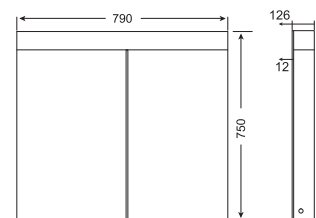

Soft close hinge

Opening

CBA-12070

ILLUMINATED MIRROR CABINETS

Alice — CBA series

SPECIFICATIONS		
Double sided mirror door	Aluminum body	3 adjustable toughened glass shelves
Shaver socket	Soft close hinge	On/off Infra red sensor switch
Nano acrylic strip lighted & bottom lighted		USB charging socket(optional)
Light colour adjusting sensor switch & Dimmable(optional)		Heating pad (optional)