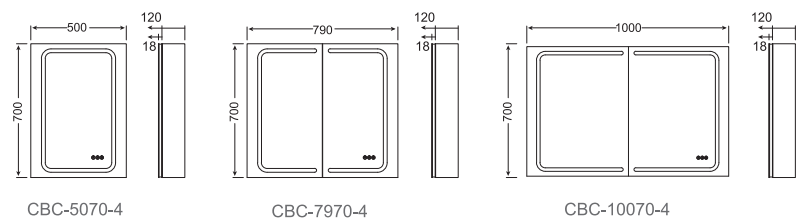

SMART MIRROR CABINETS

Cora — CBC series

SPECIFICATIONS

- Dimmer & colour adjusting
- Aluminum body
- 3 adjustable toughened glass shelves
- Shaver socket
- Soft close hinge
- Heating pad
- Illuminated 5X magnifying mirror
- USB charging socket(optional)

SMART MIRROR CABINETS

Cora — CBC series

SPECIFICATIONS

- Multifunctional medicine cabinet
- Fully recessed
- Touch switch for on/off
- Aluminum body
- 3 adjustable toughened glass shelves
- Mirror door double sided lighted
- Mirror Internal backing
- Shaver socket
- Soft close hinge
- Heating pad
- 5X magnifying mirror
- USB charging socket

SPECIFICATIONS

- LED digital clock
- Aluminum body
- 3 adjustable toughened glass shelves
- Shaver socket
- Soft close hinge
- Heating pad
- USB charging socket(optional)

SPECIFICATIONS

- Multifunctional medicine cabinet
- Fully recessed
- Colour adjusting & dimmer touch switches
- Aluminum body
- 3 adjustable toughened glass shelves
- Mirror door double sided lighted
- Mirror Internal backing
- Shaver socket
- Soft close hinge
- Heating pad
- 5X magnifying mirror
- USB charging socket