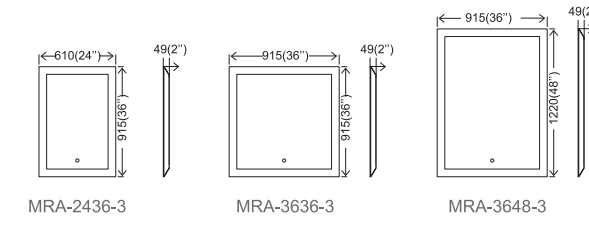

Touch switch

Backing

MRA-2436-3

MRA-3636-3

MRA-3648-3

SPECIFICATIONS

- Fully covered steel backboard
- Touch sensor switch for on/off(optional)
- Heating pad (optional)

Frosted area