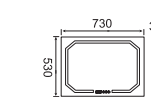

Crystal — MRC series

SPECIFICATIONS

- Fully covered steel backboard
- LED digital clock
- Ultra slim
- On/off touch sensor switch
- Heating pad (optional)

MRC-7050-10

MRC-8060-10

MRC-7050-12

MRC-8060-12

MRC-7353-7