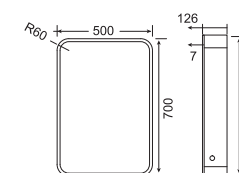

CBA-5070-R