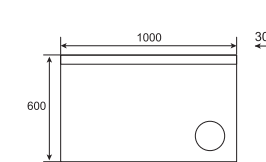

MRD-10060-5