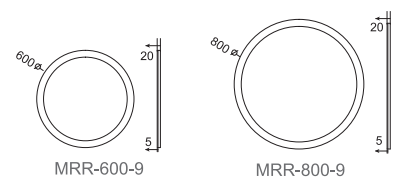

SPECIFICATIONS

304 Stainless steel framed-mirror finish
On/off Infra red sensor switch (optional)
Heating pad (optional)