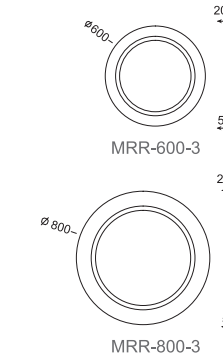

SPECIFICATIONS

Fully covered steel backboard   On/off Infra red sensor switch (optional)
Light colour adjusting sensor switch & Dimmable(optional)   Heating pad (optional)

Sensor switch