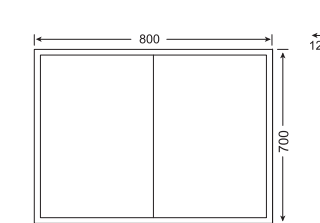

CBE-8070-O