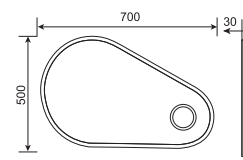

Diffused lighted

3 keys switches

ACRYLIC LIGHTING MIRRORS

Dana — MRD series

SPECIFICATIONS

- Edge lighted & back lighted
- Illuminated 5X magnifying mirror
- Ultra slim
- On/off touch sensor switch (optional)
- Light colour adjusting touch switch & Dimmable(optional)
- Heating pad (optional)