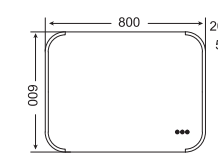

LED MIRROR WITH LIGHT ADJUSTING YEDDA • MRY SERIES

LED MIRROR WITH LIGHT ADJUSTING

Yedda— MRY series

SPECIFICATIONS

- Diffused lighted mirror
- Ultra slim
- On/off touch sensor switch
- Light colour adjusting touch switch & Dimmable
- Heating pad (optional)