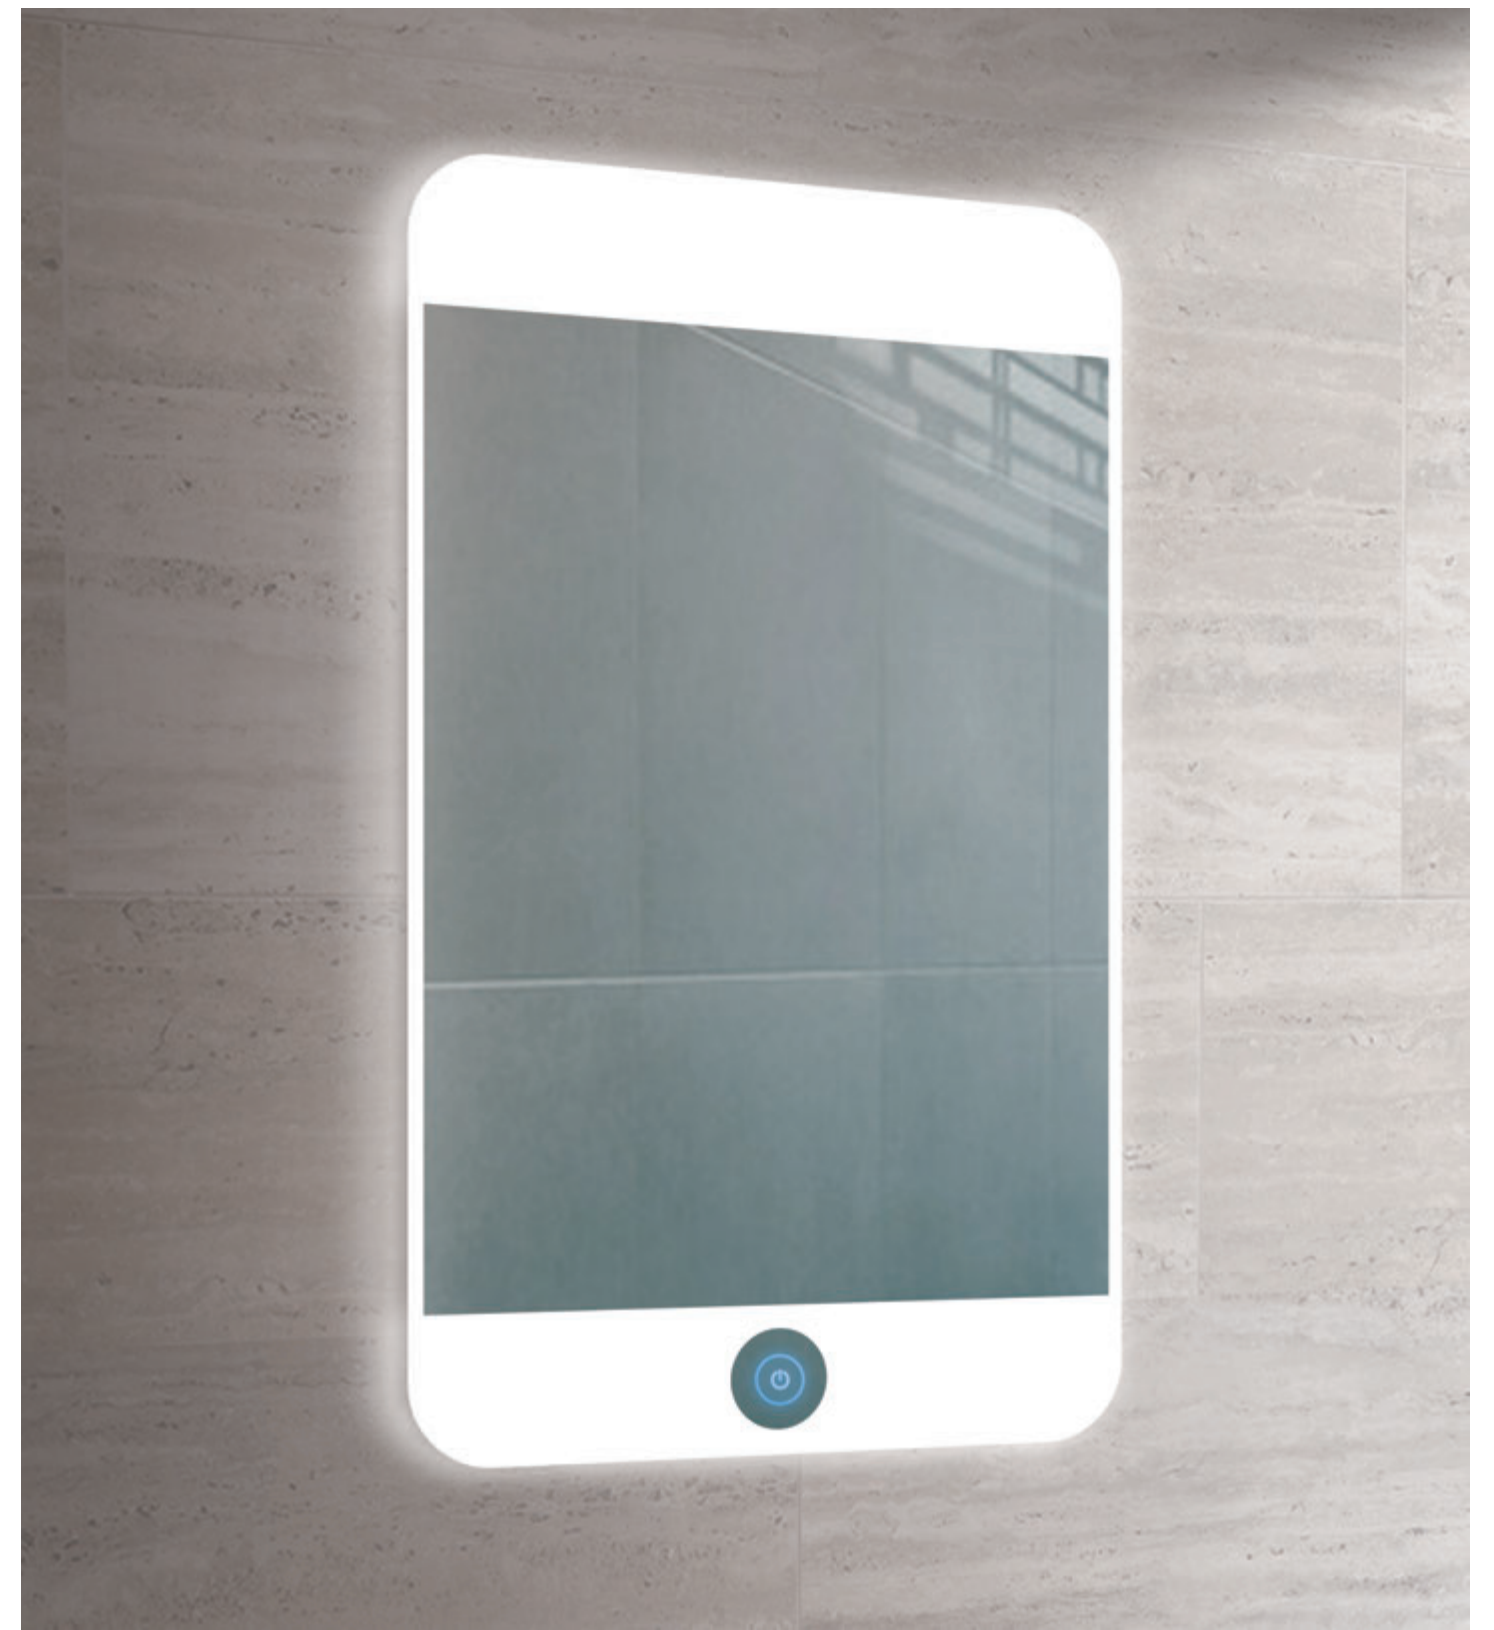

Acrylic Shelf

Sensor switch

MRD-5070-15

MRD-8060-15

MRD-10060-15

Acrylic Shelf

Touch switch

MRD-5070-19

SPECIFICATIONS

- LED through acrylic strip lighted
- Ultra slim-17mm
- On/off touch sensor switch (optional)
- Light colour adjusting touch switch & Dimmable(optional)
- Heating pad (optional)

MRD-5085-8-L