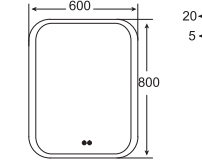

LED MIRROR WITH LIGHT ADJUSTING YEDDA • MRY SERIES

LED MIRROR WITH LIGHT ADJUSTING

Yedda— MRY series

SPECIFICATIONS

- Diffused lighted mirror
- Ultra slim
- On/off touch sensor switch
- Light colour adjusting touch switch & Dimmable
- Heating pad (optional)