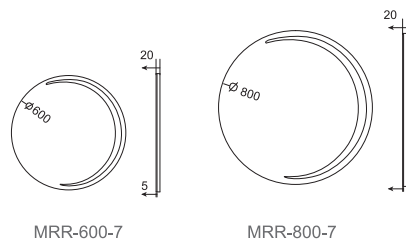

SPECIFICATIONS

Sand-blasting pattern lighted   Ultra slim
On/off Infra red sensor switch (optional)   Heating pad (optional)