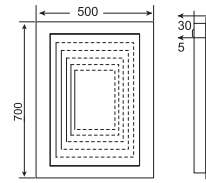

MRI-5070-1