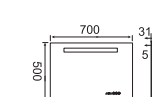

Crystal — MRC series

SPECIFICATIONS

- Fully covered steel backboard
- LED digital clock
- Ultra slim
- On/off touch sensor switch
- Heating pad (optional)

MRC-7050-10

MRC-8060-10

MRC-7050-12

MRC-8060-12

MRC-7353-7