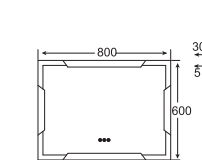

MRY-8060-12