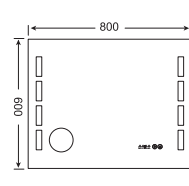

MRC-8060-5