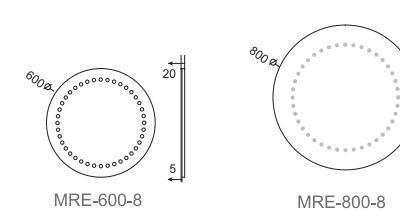

LED ROUNDED LIGHTING MIRRORS

Rosa — MRR series

SPECIFICATIONS

Back lighted oval mirror On/off touch sensor switch (optional)
 Heating pad (optional)

SPECIFICATIONS

LED dot lighted Ultra slim
 On/off Infra red sensor switch (optional) Heating pad (optional)