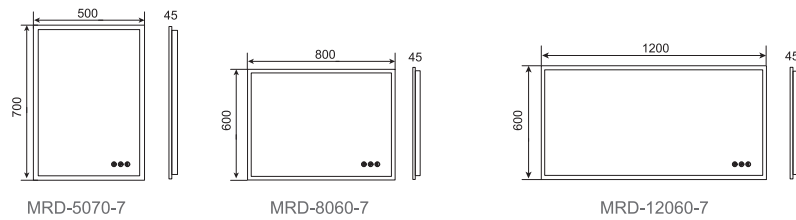

ACRYLIC LIGHTING MIRRORS

Dana — MRD series

SPECIFICATIONS

- Edge lighted & back lighted
- Ultra slim
- On/off touch sensor switch (optional)
- Light colour adjusting touch switch & Dimmable(optional)
- Heating pad (optional)

ACRYLIC LIGHTING MIRRORS

Dana — MRD series

SPECIFICATIONS

- Edge lighted & back lighted
- Illuminated 5X magnifying mirror
- Ultra slim
- On/off touch sensor switch (optional)
- Light colour adjusting touch switch & Dimmable(optional)
- Heating pad (optional)

SPECIFICATIONS

- LED through acrylic strip lighted
- Ultra slim-17mm
- On/off touch sensor switch (optional)
- Light colour adjusting touch switch & Dimmable(optional)
- Heating pad (optional)

SPECIFICATIONS

- Diffused lighted mirror
- Ultra slim
- Shaver socket
- Ultra slim
- On/off touch sensor switch (optional)
- Heating pad (optional)

SPECIFICATIONS

- Diffused lighted mirror
- Ultra slim
- Illuminated 5X magnifying mirror(optional)
- On/off touch sensor switch (optional)
- Light colour adjusting touch switch & Dimmable(optional)
- Heating pad (optional)

SPECIFICATIONS

- LED through acrylic strip lighted
- Ultra slim-17mm
- On/off touch sensor switch (optional)
- Light colour adjusting touch switch & Dimmable(optional)
- Heating pad (optional)