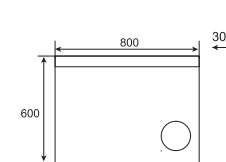

MRD-8060-5