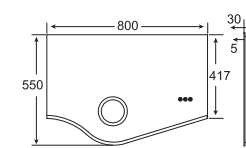

SPECIFICATIONS

- Diffused lighted mirror
- Ultra slim
- Illuminated 5X magnifying mirror
- On/off touch sensor switch
- Light colour adjusting touch switch & Dimmable
- Heating pad (optional)

MRY-8055-3