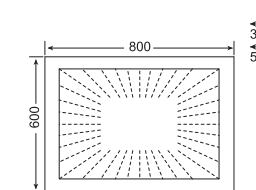

MRI-8060-2