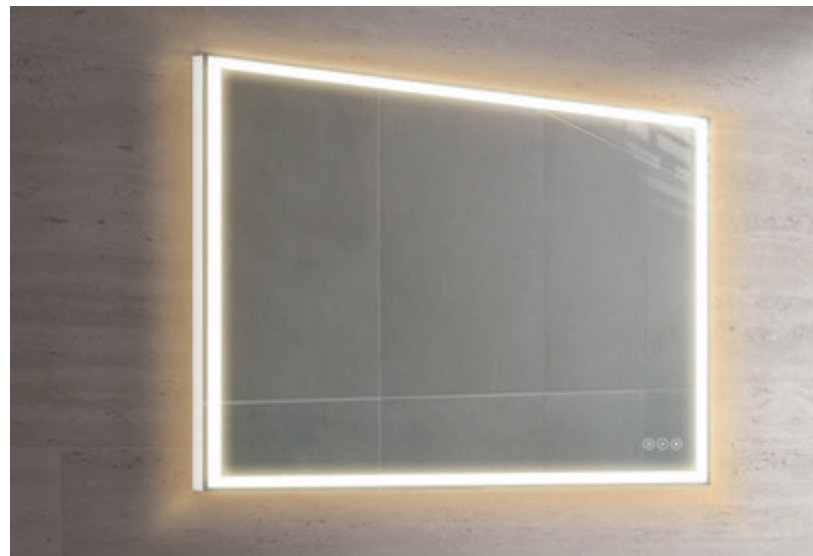

ACRYLIC LIGHTING MIRRORS

Dana — MRD series

SPECIFICATIONS

- Edge lighted & back lighted
- Ultra slim
- On/off touch sensor switch (optional)
- Light colour adjusting touch switch & Dimmable(optional)
- Heating pad (optional)