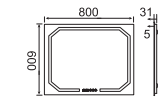

Crystal — MRC series

SPECIFICATIONS

- Fully covered steel backboard
- LED digital clock
- Ultra slim
- On/off touch sensor switch
- Heating pad (optional)

MRC-7050-10

MRC-8060-10

MRC-7050-12

MRC-8060-12

MRC-7353-7