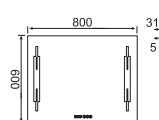

MRC-8060-15