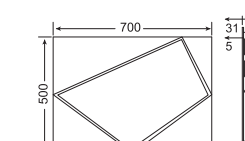

MUSIC-7050-1

MUSIC-8060-1

Frosted pattern

Sensor switch

SPECIFICATIONS

Ultra Slim
Stereo speakers

Infra-red sensor switch
Heating pad (optional)

Bluetooth audio system