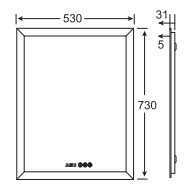

MRC-8060-4

LED MIRROR WITH CLOCK

Crystal — MRC series

SPECIFICATIONS

- Edge & back lighted
- On/off touch sensor switch
- LED digital clock
- Heating pad (optional)
- Ultra slim

MRC-5373-2

MRC-6080-2

MRC-5373-3