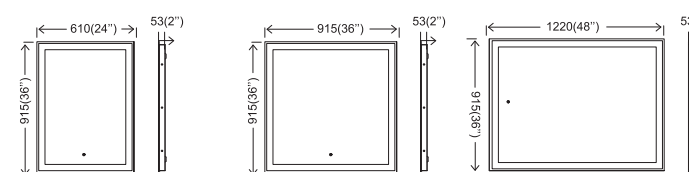

MRF-2436-2

MRF-3636-2

MRF-4836-2