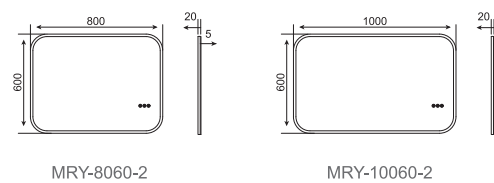

SPECIFICATIONS

- Diffused lighted mirror
- Ultra slim
- On/off touch sensor switch (optional)
- Light colour adjusting touch switch & Dimmable(optional)
- Heating pad (optional)

3 keys switches

keys switches