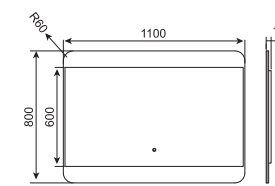

ACRYLIC LIGHTING MIRRORS

Dana — MRD series

SPECIFICATIONS

- Edge lighted & back lighted
- Ultra slim
- On/off touch sensor switch (optional)
- Light colour adjusting touch switch & Dimmable(optional)
- Heating pad (optional)

ACRYLIC LIGHTING MIRRORS

Dana — MRD series

SPECIFICATIONS

- Edge lighted & back lighted
- Illuminated 5X magnifying mirror
- Ultra slim
- On/off touch sensor switch (optional)
- Light colour adjusting touch switch & Dimmable(optional)
- Heating pad (optional)

SPECIFICATIONS

- LED through acrylic strip lighted
- Ultra slim-17mm
- On/off touch sensor switch (optional)
- Light colour adjusting touch switch & Dimmable(optional)
- Heating pad (optional)

SPECIFICATIONS

- Diffused lighted mirror
- Ultra slim
- Shaver socket
- Ultra slim
- On/off touch sensor switch (optional)
- Heating pad (optional)

SPECIFICATIONS

- Diffused lighted mirror
- Ultra slim
- Illuminated 5X magnifying mirror(optional)
- On/off touch sensor switch (optional)
- Light colour adjusting touch switch & Dimmable(optional)
- Heating pad (optional)

SPECIFICATIONS

- LED through acrylic strip lighted
- Ultra slim-17mm
- On/off touch sensor switch (optional)
- Light colour adjusting touch switch & Dimmable(optional)
- Heating pad (optional)