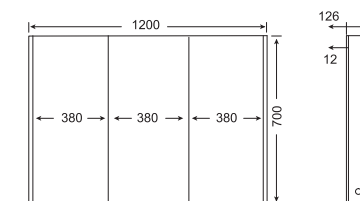

ILLUMINATED MIRROR CABINETS

Alice — CBA series

SPECIFICATIONS		
Double sided mirror door	Aluminum body	3 adjustable toughened glass shelves
Shaver socket	Soft close hinge	On/off Infra red sensor switch
Nano acrylic strip lighted	Heating pad (optional)	USB charging socket(optional)
Light colour adjusting sensor switch & Dimmable(optional)		

SPECIFICATIONS		
Double sided mirror door	Aluminum body	3 adjustable toughened glass shelves
Shaver socket	Soft close hinge	On/off Infra red sensor switch
Nano acrylic strip lighted	Heating pad (optional)	USB charging socket(optional)
Light colour adjusting sensor switch & Dimmable(optional)		

SPECIFICATIONS		
Double sided mirror door	Aluminum body	3 adjustable toughened glass shelves
Shaver socket	Soft close hinge	On/off Infra red sensor switch
Nano acrylic strip lighted	Heating pad (optional)	USB charging socket(optional)
Light colour adjusting sensor switch & Dimmable(optional)		

ILLUMINATED MIRROR CABINETS

Alice — CBA series

SPECIFICATIONS
Double sided mirror door
Aluminum body
3 adjustable toughened glass shelves
Shaver socket
Soft close hinge
On/off Infra red sensor switch
Light colour adjusting sensor switch & Dimmable(optional)
Nano acrylic strip lighted
Heating pad (optional)
USB charging socket(optional)

SPECIFICATIONS
Three mirrored doors
Aluminum body
3 adjustable toughened glass shelves
Shaver socket
Soft close hinge
On/off Infra red sensor switch
Light colour adjusting sensor switch & Dimmable(optional)
Nano acrylic strip lighted
Heating pad (optional)
USB charging socket(optional)

CBA-12070