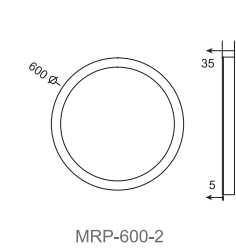

CBC-7960-2

USB port

Door handle

METAL FRAMED PLAIN MIRRORS
PATIA • MRP SERIES

METAL FRAMED PLAIN MIRRORS

Patia — MRP series

SPECIFICATIONS

Metal framed plain mirror
Beveled edge
5mm copper free mirror