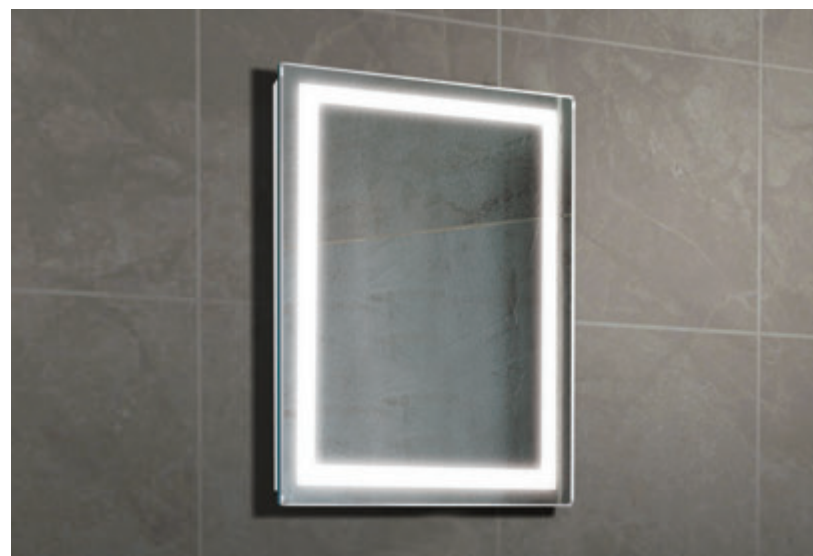

Slim Design

MRA-2436-4

MRA-3636-4

MRA-3648-4

ILLUMINATED MIRRORS

Arvin — MRA series

SPECIFICATIONS

- Fully covered steel backboard
- IR sensor switch for on/off(optional)
- Heating pad (optional)