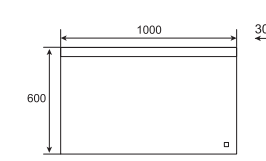

Mirrored side

Touch switch

MRD-5070-4

MRD-8060-4

MRD-10060-4

SPECIFICATIONS

- Edge lighted & back lighted
- Illuminated 5X magnifying mirror
- Ultra slim
- On/off touch sensor switch (optional)
- Light colour adjusting touch switch & Dimmable(optional)
- Heating pad (optional)