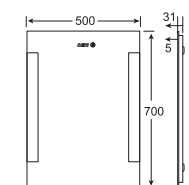

MRC-6080-3

SPECIFICATIONS

- LED digital clock
- On/off touch sensor switch
- Ultra slim
- Heating pad (optional)
- Illuminated 5X magnifying mirror(optional)

MRC-7050-5

MRC-8060-5

MRC-5070-6

MRC-5373-6

LED MIRROR WITH CLOCK