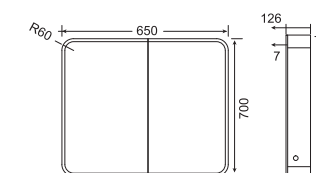

CBA-6570-R