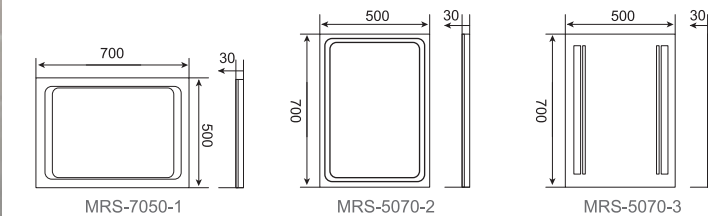

ILLUMINATED MIRRORS

Arvin — MRA series