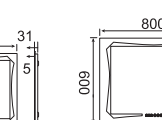

MRC-8060-1

MRC-10060-1

LED MIRROR WITH LIGHT ADJUSTING YEDDA • MRY SERIES

LED MIRROR WITH LIGHT ADJUSTING

Yedda— MRY series

SPECIFICATIONS

- Diffused lighted mirror
- Ultra slim
- On/off touch sensor switch
- Light colour adjusting touch switch & Dimmable
- Heating pad (optional)