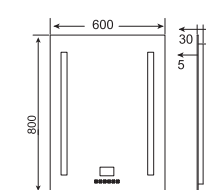

MRI-5070-2

MRI-8060-2

SPECIFICATIONS

- LCD screen display
- Multifunctional touch pad
- Bluetooth audio system
- Stereo speakers
- Heating pad (optional)

MRM-6080-1

Bluetooth Audio

LCD screen

IP44 rated