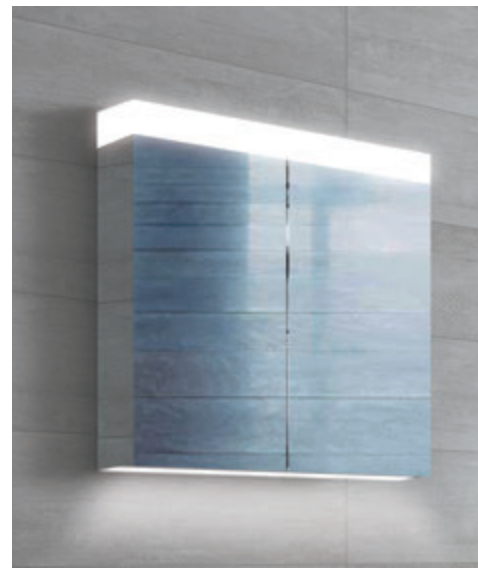

Soft close hinge

Opening

CBA-12070

ILLUMINATED MIRROR CABINETS

Alice — CBA series

SPECIFICATIONS		
Double sided mirror door	Aluminum body	3 adjustable toughened glass shelves
Shaver socket	Soft close hinge	On/off Infra red sensor switch
Nano acrylic strip lighted & bottom lighted		USB charging socket(optional)
Light colour adjusting sensor switch & Dimmable(optional)		Heating pad (optional)