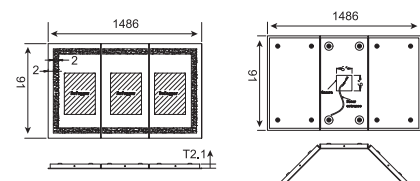

SPECIFICATIONS

Designed for disabled people
Adjustable angle of inclination
On/off touch sensor switch (optional)
Heating pad (optional)

MRA-W

SPECIFICATIONS

Bathroom corner mirror
Adjustable angle
On/off touch sensor switch (optional)
Heating pad (optional)