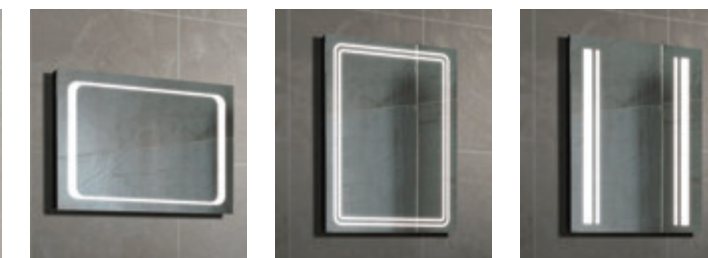

ILLUMINATED MIRRORS

Arvin — MRA series