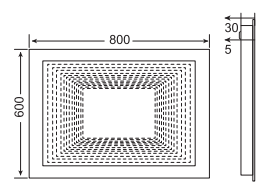

MRI-8060-1