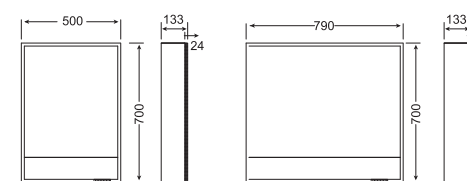

CBA-5070-N

CBA-7970-N