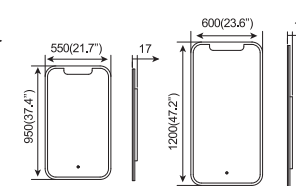

ACRYLIC LIGHTING MIRRORS

Dana — MRD series

SPECIFICATIONS

- Edge lighted & back lighted
- Ultra slim
- On/off touch sensor switch (optional)
- Light colour adjusting touch switch & Dimmable(optional)
- Heating pad (optional)

ACRYLIC LIGHTING MIRRORS

Dana — MRD series

SPECIFICATIONS

- Edge lighted & back lighted
- Illuminated 5X magnifying mirror
- Ultra slim
- On/off touch sensor switch (optional)
- Light colour adjusting touch switch & Dimmable(optional)
- Heating pad (optional)

SPECIFICATIONS

- LED through acrylic strip lighted
- Ultra slim-17mm
- On/off touch sensor switch (optional)
- Light colour adjusting touch switch & Dimmable(optional)
- Heating pad (optional)

SPECIFICATIONS

- Diffused lighted mirror
- Ultra slim
- Shaver socket
- Ultra slim
- On/off touch sensor switch (optional)
- Heating pad (optional)

SPECIFICATIONS

- Diffused lighted mirror
- Ultra slim
- Illuminated 5X magnifying mirror(optional)
- On/off touch sensor switch (optional)
- Light colour adjusting touch switch & Dimmable(optional)
- Heating pad (optional)

SPECIFICATIONS

- LED through acrylic strip lighted
- Ultra slim-17mm
- On/off touch sensor switch (optional)
- Light colour adjusting touch switch & Dimmable(optional)
- Heating pad (optional)