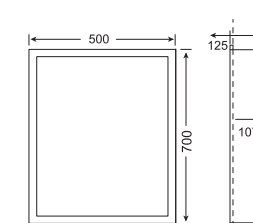

CBE-5070-O