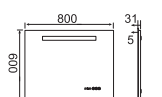

Crystal — MRC series

SPECIFICATIONS

- Fully covered steel backboard
- LED digital clock
- Ultra slim
- On/off touch sensor switch
- Heating pad (optional)

MRC-7050-10

MRC-8060-10

MRC-7050-12

MRC-8060-12

MRC-7353-7