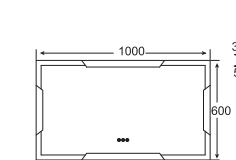

MRY-10060-12