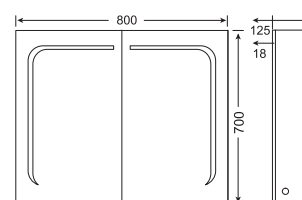

CBH-8070-2

Shaver socket

Soft close hinge

SPECIFICATIONS

Double sided mirror door	Aluminum body	3 adjustable toughened glass shelves
Shaver socket	Soft close hinge	On/off Infra red sensor switch
LEDs through frosted area lighted	Heating pad	USB charging socket(optional)
Light colour adjusting sensor switch & Dimmable(optional)		