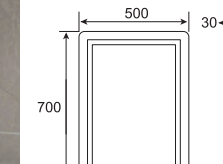

SPECIFICATIONS

Beveled edge mirror
Ultra slim
On/off Infra red sensor switch (optional)
Heating pad (optional)

MRF-5070-3