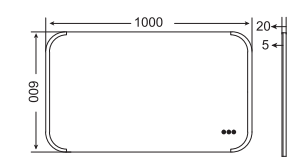

LED MIRROR WITH LIGHT ADJUSTING YEDDA • MRY SERIES

LED MIRROR WITH LIGHT ADJUSTING

Yedda— MRY series

SPECIFICATIONS

- Diffused lighted mirror
- Ultra slim
- On/off touch sensor switch
- Light colour adjusting touch switch & Dimmable
- Heating pad (optional)