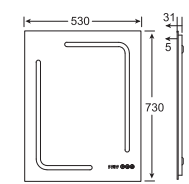

MRC-8060-4

LED MIRROR WITH CLOCK

Crystal — MRC series

SPECIFICATIONS

- Edge & back lighted
- On/off touch sensor switch
- LED digital clock
- Heating pad (optional)
- Ultra slim

MRC-5373-2

MRC-6080-2

MRC-5373-3