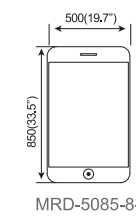

SPECIFICATIONS

- LED through acrylic strip lighted
- Ultra slim-17mm
- On/off touch sensor switch (optional)
- Light colour adjusting touch switch & Dimmable(optional)
- Heating pad (optional)

MRD-5085-8-L