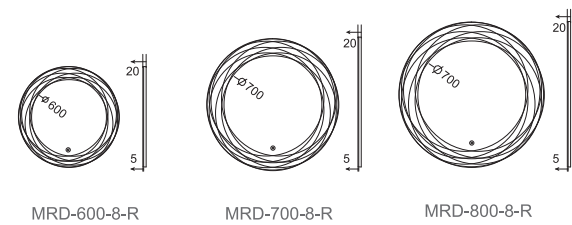

SPECIFICATIONS

Front lighted & back lighted
Ultra slim
On/off touch sensor switch (optional)
Light colour adjusting touch switch & Dimmable(optional)
Heating pad (optional)

LEDs Touch switch