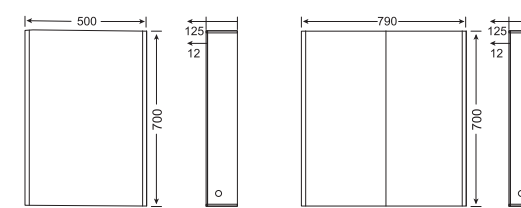

CBA-5070-A

CBA-7970-A

SPECIFICATIONS

- Double sided mirror door
- Aluminum body
- 3 adjustable toughened glass shelves
- Shaver socket
- Soft close hinge
- On/off Infra red sensor switch
- Light colour adjusting sensor switch & Dimmable(optional)
- Nano acrylic strip lighted
- Heating pad (optional)
- USB charging socket(optional)