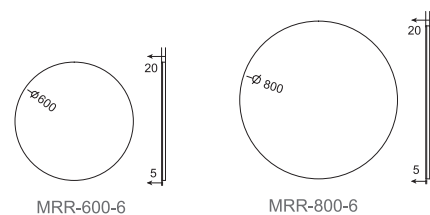

SPECIFICATIONS

Back lighted rounded mirror   Ultra slim   Illuminated 5X magnifying mirror(optional)
On/off touch sensor switch (optional)   Light colour adjusting touch switch & Dimmable(optional)