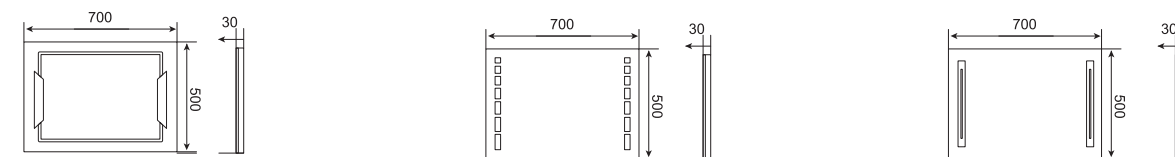

MRA-C

ILLUMINATED MIRRORS

Arvin — MRA series

SPECIFICATIONS

Fully covered steel backboard
Ultra slim
On/off Infra red sensor switch (optional)
Heating pad (optional)

MRA-5070-8 MRA-5070-9 MRA-5070-10 MRA-5070-11 MRA-7050-16 MRA-7050-17