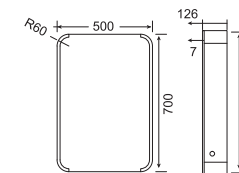

CBA-5070-R-C