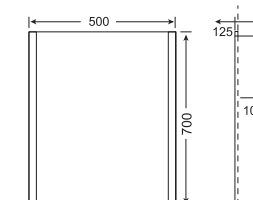

ILLUMINATED MIRROR CABINETS

Alice — CBA series

SPECIFICATIONS

Double sided mirror door	Aluminum body	3 adjustable toughened glass shelves
Shaver socket	Soft close hinge	On/off Infra red sensor switch
LEDs through frosted area lighted	Heating pad	USB charging socket(optional)
Light colour adjusting sensor switch & Dimmable(optional)		

SPECIFICATIONS

Double sided mirror door	Aluminum body	3 adjustable toughened glass shelves
Shaver socket	Soft close hinge	On/off Infra red sensor switch
LEDs through frosted area lighted	Heating pad	USB charging socket(optional)
Light colour adjusting sensor switch & Dimmable(optional)		

SPECIFICATIONS

Double sided mirror door	Aluminum body	3 adjustable toughened glass shelves
Shaver socket	Soft close hinge	On/off Infra red sensor switch
LEDs through frosted area lighted	Heating pad	USB charging socket(optional)
Light colour adjusting sensor switch & Dimmable(optional)		

ILLUMINATED MIRROR CABINETS

Alice — CBA series

SPECIFICATIONS

- Fully Recessed
- Aluminum body
- 3 adjustable toughened glass shelves
- Shaver socket
- Soft close hinge
- On/off Infra red sensor switch
- Light colour adjusting sensor switch & Dimmable(optional)
- Nano acrylic strip lighted
- Heating pad (optional)
- USB charging socket(optional)

CBE-5070

SPECIFICATIONS

- Fully Recessed
- Aluminum body
- 3 adjustable toughened glass shelves
- Shaver socket
- Soft close hinge
- On/off Infra red sensor switch
- Light colour adjusting sensor switch & Dimmable(optional)
- Nano acrylic strip lighted
- Heating pad (optional)
- USB charging socket(optional)