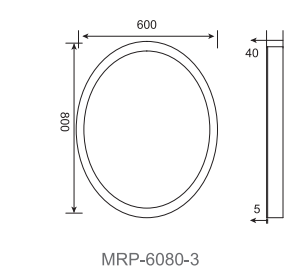

CBC-7960-2

USB port

Door handle

METAL FRAMED PLAIN MIRRORS
PATIA • MRP SERIES

METAL FRAMED PLAIN MIRRORS

Patia — MRP series

SPECIFICATIONS

Metal framed plain mirror
Beveled edge
5mm copper free mirror