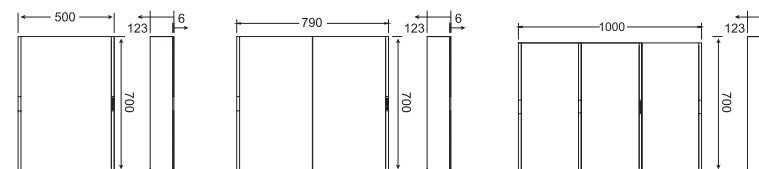

CBA-5070-H

CBA-7970-H

CBA-10070-H

SPECIFICATIONS

- Sliding control switch
- Aluminum body
- 2 adjustable toughened glass shelves
- Aluminum storage space
- Shaver socket
- Soft close hinge
- Light colour adjusting sensor switch & Dimmable
- Nano acrylic strip lighted
- Heating pad (optional)
- USB charging socket(optional)