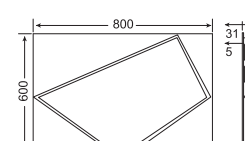

MUSIC-8060-2