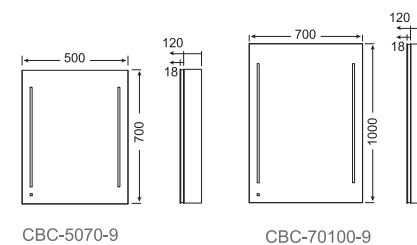

Opening

Moveable Magnifying mirror

SPECIFICATIONS

- LED digital clock
- Aluminum body
- 3 adjustable toughened glass shelves
- Shaver socket
- Soft close hinge
- Heating pad
- USB charging socket(optional)