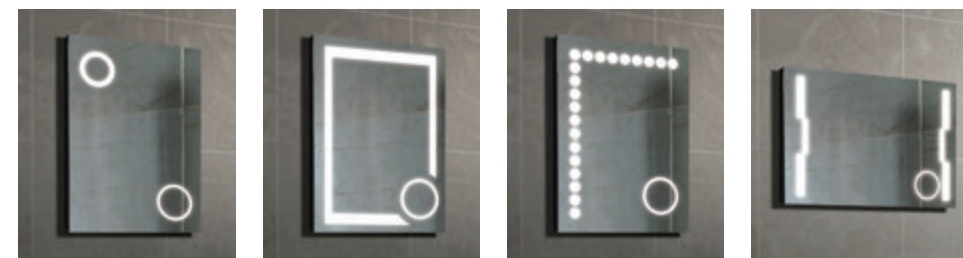

MRT-7050-2

SPECIFICATIONS

Beveled edge mirror
Ultra slim
On/off Infra red sensor switch (optional)
Heating pad (optional)

MRF-5070-3

ILLUMINATED MIRRORS

Arvin — MRA series

MRB-5070-6 MRB-5070-7 MRB-5070-8 MRB-7050-9