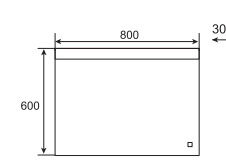

Mirrored side

Touch switch

MRD-5070-4

MRD-8060-4

MRD-10060-4

SPECIFICATIONS

- Edge lighted & back lighted
- Illuminated 5X magnifying mirror
- Ultra slim
- On/off touch sensor switch (optional)
- Light colour adjusting touch switch & Dimmable(optional)
- Heating pad (optional)