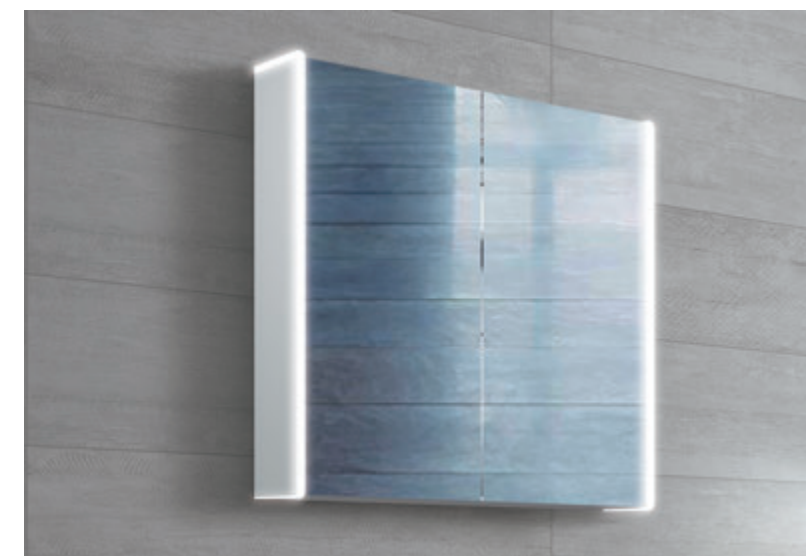

ILLUMINATED MIRROR CABINETS
ALICE • CBA SERIES

ILLUMINATED MIRROR CABINETS

Alice — CBA series

CBA-5070-P

CBA-7970-P

SPECIFICATIONS

- Double sided mirror door
- Aluminum body
- 3 adjustable toughened glass shelves
- Shaver socket
- Soft close hinge
- On/off Infra red sensor switch
- Light colour adjusting sensor switch & Dimmable(optional)
- Nano acrylic strip lighted
- Heating pad (optional)
- USB charging socket(optional)