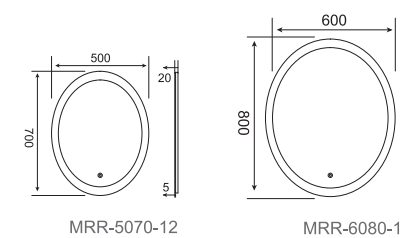

SPECIFICATIONS

Back lighted oval mirror   On/off touch sensor switch (optional)
Heating pad (optional)