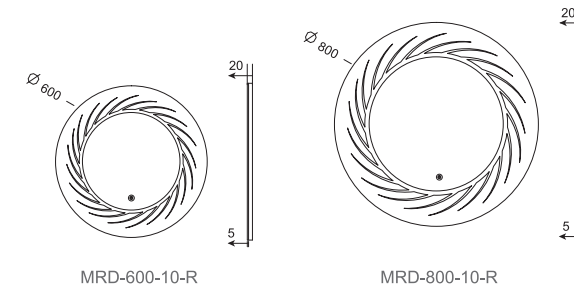

SPECIFICATIONS

Diffused lighted mirror
Ultra slim
On/off touch sensor switch (optional)
Light colour adjusting touch switch & Dimmable(optional)
Heating pad (optional)