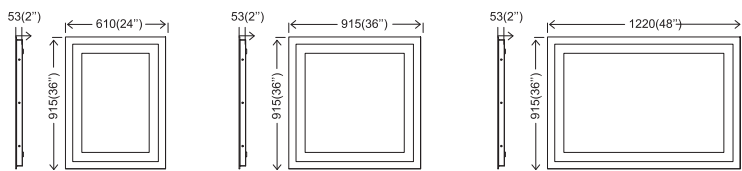

MRA-2436-1

MRA-3636-1

MRA-4836-1