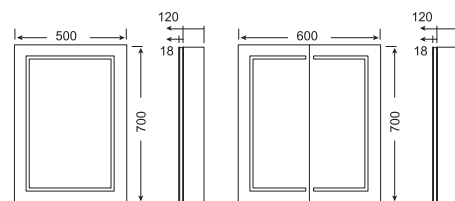

SPECIFICATIONS

- Bluetooth audio system
- Stereo speakers
- On/off infra red sensor switch
- Aluminum body
- 3 adjustable toughened glass shelves
- Mirror door double sided lighted
- Mirror Internal backing
- Shaver socket
- Soft close hinge
- Heating pad
- USB charging socket (optional)

CBC-5070-7

CBC-6070-7