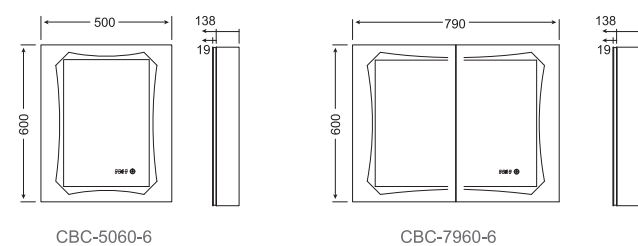

SPECIFICATIONS

- Multifunctional medicine cabinet
- Fully recessed
- Colour adjusting & dimmer touch switches
- Aluminum body
- 3 adjustable toughened glass shelves
- Mirror door double sided lighted
- Mirror Internal backing
- Shaver socket
- Soft close hinge
- Heating pad
- 5X magnifying mirror
- USB charging socket