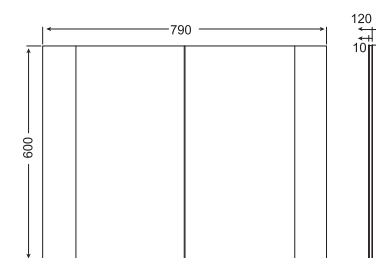

CBC-7960-2

USB port

Door handle

METAL FRAMED PLAIN MIRRORS
PATIA • MRP SERIES

METAL FRAMED PLAIN MIRRORS

Patia — MRP series

SPECIFICATIONS

Metal framed plain mirror
Beveled edge
5mm copper free mirror