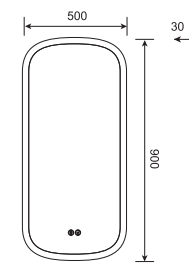

SPECIFICATIONS

- Diffused lighted mirror
- Ultra slim
- Illuminated 5X magnifying mirror(optional)
- On/off touch sensor switch (optional)
- Light colour adjusting touch switch & Dimmable(optional)
- Heating pad (optional)

MRY-5090-7

SPECIFICATIONS

- LED through acrylic strip lighted
- Ultra slim-17mm
- On/off touch sensor switch (optional)
- Light colour adjusting touch switch & Dimmable(optional)
- Heating pad (optional)