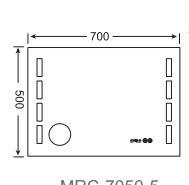

MRC-7050-5