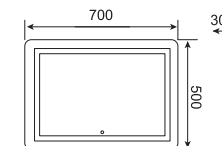

MRT-7050-2