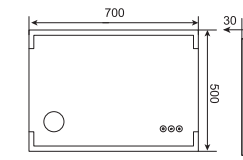

MRD-7050-16

MRD-7050-17

SPECIFICATIONS

- LED through acrylic strip lighted
- Ultra slim-17mm
- On/off touch sensor switch (optional)
- Light colour adjusting touch switch & Dimmable(optional)
- Heating pad (optional)