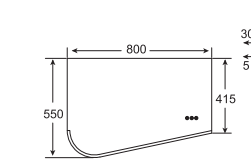

MRY-8055-4