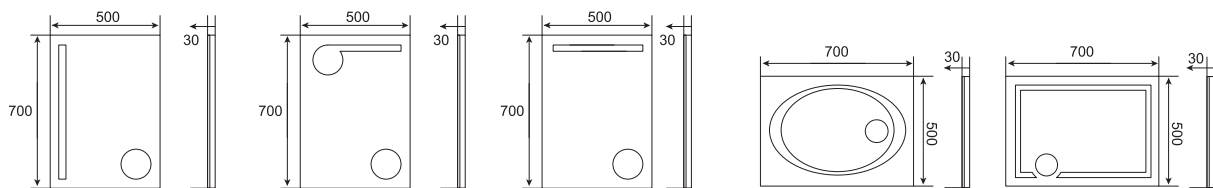

SPECIFICATIONS

Illuminated 5X magnifying mirror
Ultra slim
On/off Infra red sensor switch (optional)
Heating pad (optional)

MRB-5070-1

MRB-5070-2

MRB-5070-4

MRB-7050-5

MRB-7050-6

ILLUMINATED MIRRORS