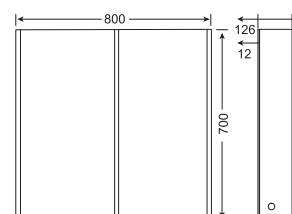

CBA-7970-O

Mirrored door

Diffused lighted

SPECIFICATIONS		
Double sided mirror door	Aluminum body	3 adjustable toughened glass shelves
Shaver socket	Soft close hinge	On/off Infra red sensor switch
Nano acrylic strip lighted	Heating pad (optional)	USB charging socket(optional)
Light colour adjusting sensor switch & Dimmable(optional)		