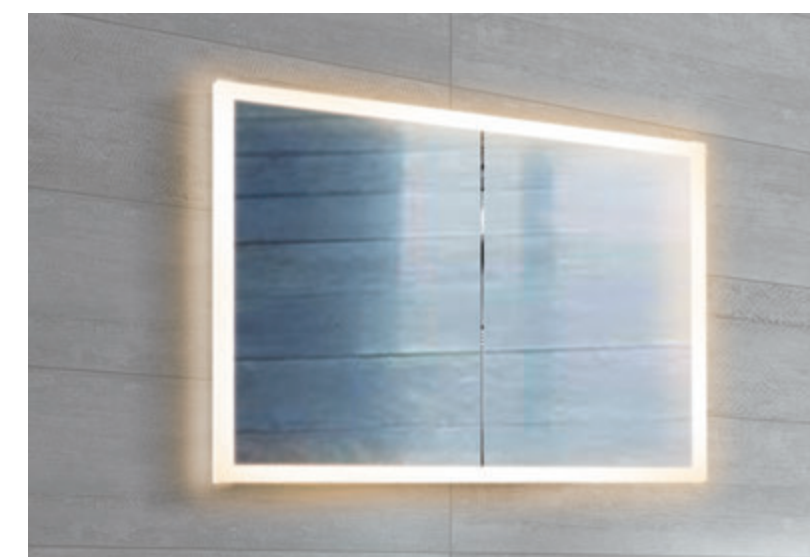

Door handle

Shaver socket

CBE-5070

CBE-8070

SPECIFICATIONS

- Fully Recessed
- Aluminum body
- 3 adjustable toughened glass shelves
- Shaver socket
- Soft close hinge
- On/off Infra red sensor switch
- Light colour adjusting sensor switch & Dimmable(optional)
- Nano acrylic strip lighted
- Heating pad (optional)
- USB charging socket(optional)