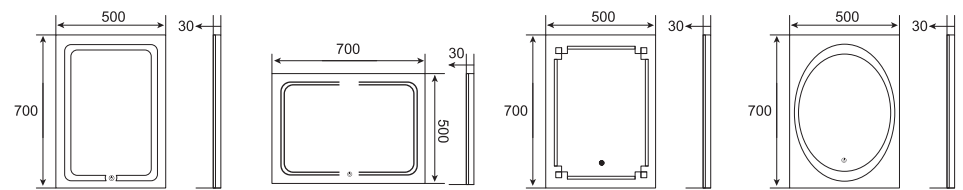

MRT-5070-3 MRT-7050-4 MRT-5070-5 MRT-5070-6

SPECIFICATIONS

Fully covered steel backboard
Ultra slim
On/off touch sensor switch (optional)
Heating pad (optional)

SPECIFICATIONS

Designed for disabled people
Adjustable angle of inclination
On/off touch sensor switch (optional)
Heating pad (optional)

SPECIFICATIONS

Bathroom corner mirror
Adjustable angle
On/off touch sensor switch (optional)
Heating pad (optional)