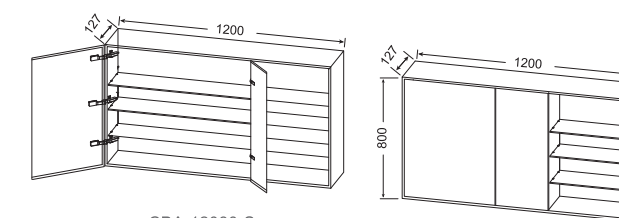

CBA-12080-S