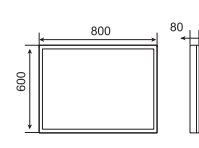

Sensor switch

MRD-8060-15