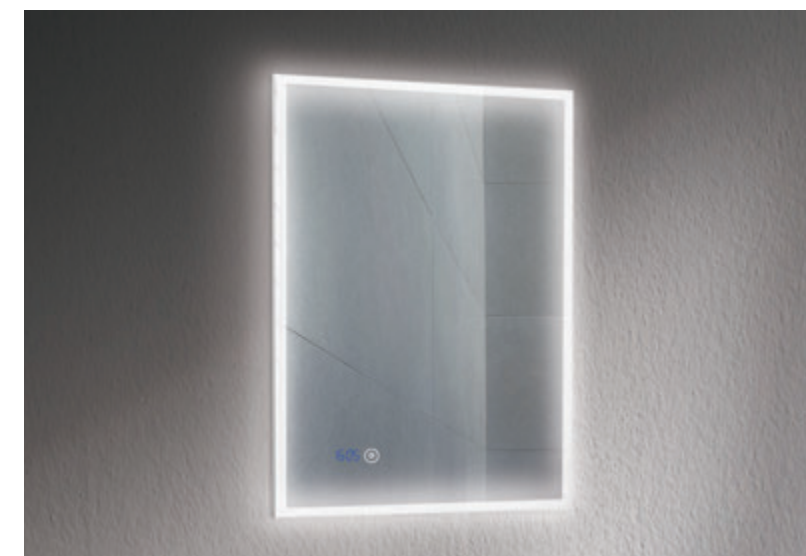

LEDs

SPECIFICATIONS

Diffused lighted mirror
Ultra slim
On/off touch sensor switch (optional)
Light colour adjusting touch switch & Dimmable(optional)
Heating pad (optional)

Touch switch

Diffused lighted

LED MIRROR WITH CLOCK
CRYSTAL • MRC SERIES

LED MIRROR WITH CLOCK

Crystal — MRC series

SPECIFICATIONS

- Edge & back lighted
- LED digital clock
- Ultra slim
- On/off infra red sensor switch
- Heating pad (optional)

Digital Clock

Sensor switch

MRC-5070-8