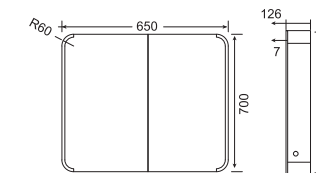

CBA-6570-R-C