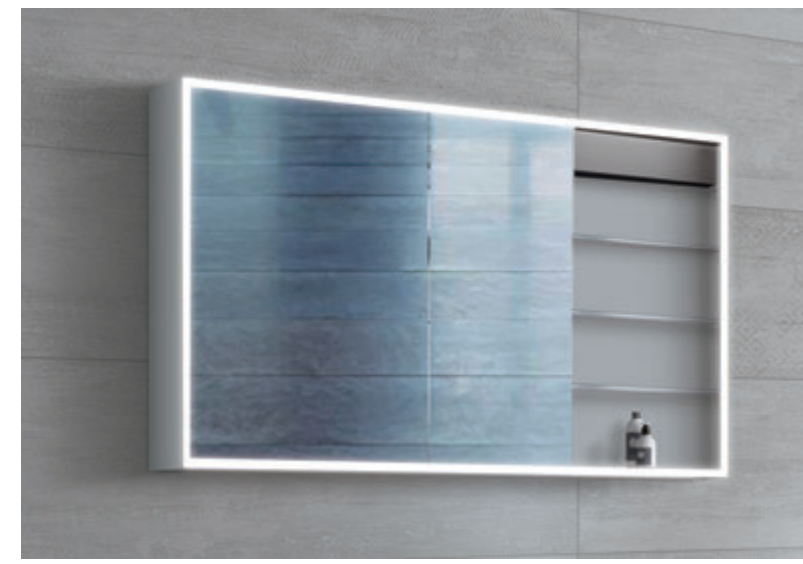

CBA-8070-3L

Opening

Sensor switch

ILLUMINATED MIRROR CABINETS

Alice — CBA series

SPECIFICATIONS
Double sided mirror door
Aluminum body
3 adjustable toughened glass shelves
Shaver socket
Soft close hinge
On/off Infra red sensor switch
Light colour adjusting sensor switch & Dimmable(optional)
Nano acrylic strip lighted
Heating pad (optional)
USB charging socket(optional)