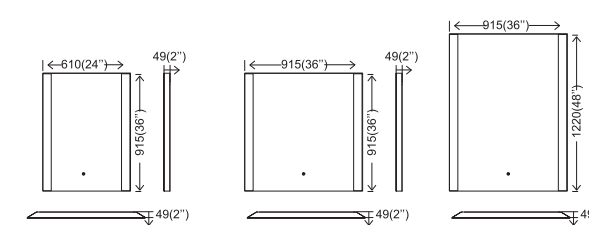

MRA-2436-4

MRA-3636-4

MRA-3648-4