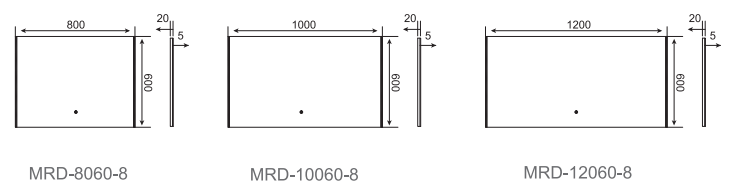

Slim Design

SPECIFICATIONS

- LED through acrylic strip lighted
- Ultra slim
- On/off touch sensor switch (optional)
- Light colour adjusting touch switch(optional)
- Heating pad (optional)

Touch switch

Slim Design