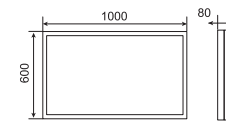

MRD-5070-15

MRD-10060-15