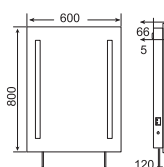

MRS-6080-1-M