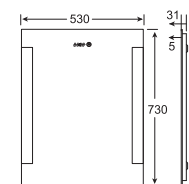

MRC-6080-3

SPECIFICATIONS

- LED digital clock
- On/off touch sensor switch
- Ultra slim
- Heating pad (optional)
- Illuminated 5X magnifying mirror(optional)

MRC-7050-5

MRC-8060-5

MRC-5070-6

MRC-5373-6

LED MIRROR WITH CLOCK